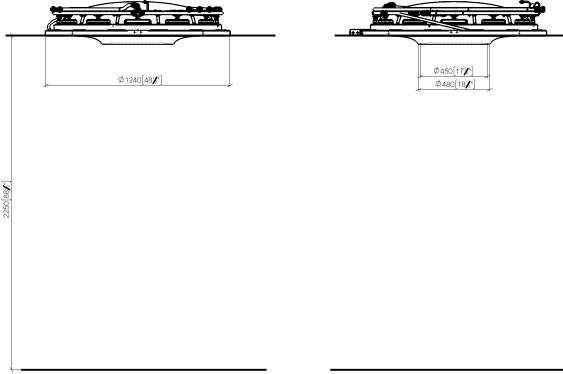

AQUAMOON EMBRACE Rain panel with color light - Matte White

41 630 979

- exposed trim parts
- AQUACIRCLE RAIN: Circular rain curtain, max. flow rate 12 l/min (at 3 bar)
- TEMPEST RAIN: Natural rain, max. flow rate 10 l/min (at 3 bar)
- QUEEN'S COLLAR CASCADE: Rounded cascade, max. flow rate 24 l/min (at 3 bar)
- Embrace: rounded cascade, max. 60 l/min
- RGBW LED ambient lighting
- Matt white cover, RAL 9003
- with anti-scale system
- Outer diameter 1240 mm, opening diameter 450 mm
- Weight 22.5 kg
- Protection rating IP67
- Control elements not included among the items supplied
- Output 12V DC SELV / Class II
- ZigBee Light Link RGBW controller
- Provided by customer: Zigbee gateway
- Not suitable for use in a steam room.

Rain panel cover for adaptation to ceiling colour available in all RAL colours, price and delivery time on request

includes light bulbs with a Class G energy efficiency

Required miscellaneous

- | | |
|---|----------------------|
| <p>AQUAMOON EMBRACE
Concealed ceiling installation box
with color light -</p> <ul style="list-style-type: none"> ● Ceiling installation enclosure 1356 x 1356 x 290 mm ● concealed rough parts ● Opening diameter 1252 mm ● min. recess depth 290 mm | <p>35 630 970 90</p> |
|---|----------------------|

AQUAMOON EMBRACE Rain panel with color light - Matte White

41 630 979

mm [inches]

Codes & Standards

DIN 4109

ISO 3822

Ü-Zeichen

Certificates