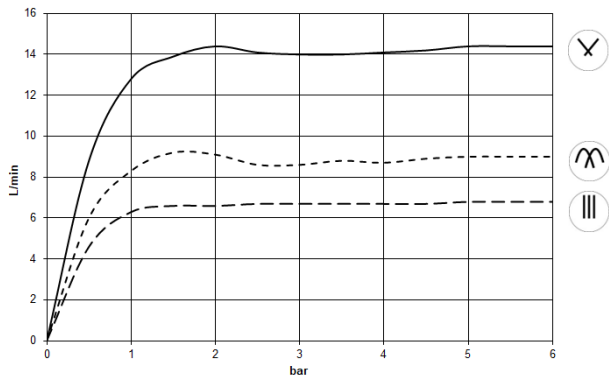

## SERIES-VARIOUS AQUAHALO Rain panel - Chrome

41 750 979

- exposed trim parts
- Rain panel with 3 different flow modes
- AQUACIRCLE RAIN: Circular rain curtain, max. flow rate 14 l/min (at 3 bar)
- TEMPEST RAIN: Natural rain, max. flow rate 9 l/min (at 3 bar)
- DIAMOND RAIN: Ring of rain, max. flow rate 6.8 l/min (at 3 bar)
- Outer diameter: 605 mm, opening diameter: 465 mm
- Weight: 6 kg
- central LED Spot 3000 K
- Protection rating IP67
- Recommended control element: xTool
- Not suitable for use in a steam room.

### Required miscellaneous

**SERIES-VARIOUS AQUAHALO** 35 750 970-00  
**Concealed ceiling installation box**  
**- Chrome**

- concealed rough parts
- Ceiling installation enclosure 605 x 605 x 95 mm
- Weight: 10 kg
- min. recess depth 110 mm
- max. recess depth 150 mm

**SERIES-VARIOUS AQUAHALO Rain panel - Chrome**

41 750 979

**Flow rate chart**