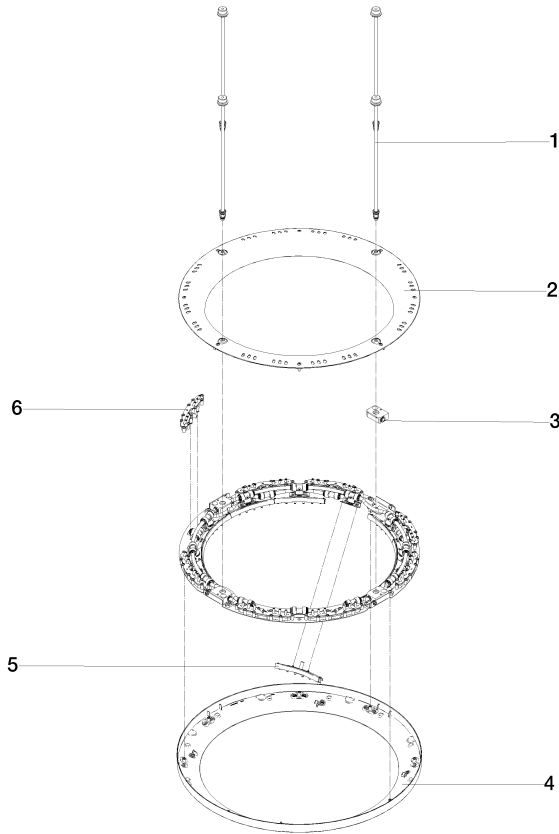

SERIES-VARIOUS AQUAHALO Rain panel - Chrome

---

41 750 979

Product version from 4/1/2024