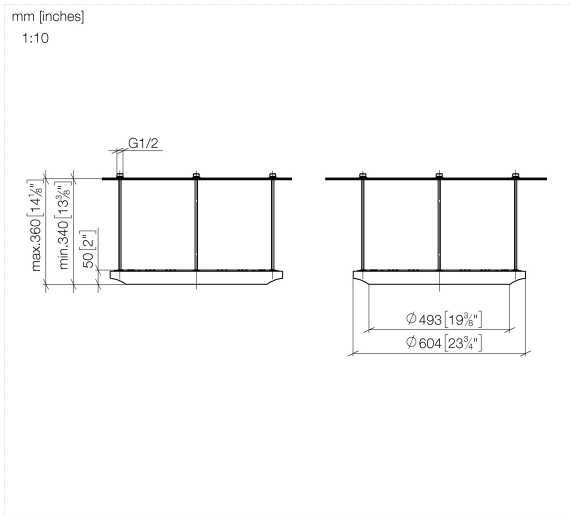

SERIES-VARIOUS AQUAHALO Rain panel - Chrome

41 750 979