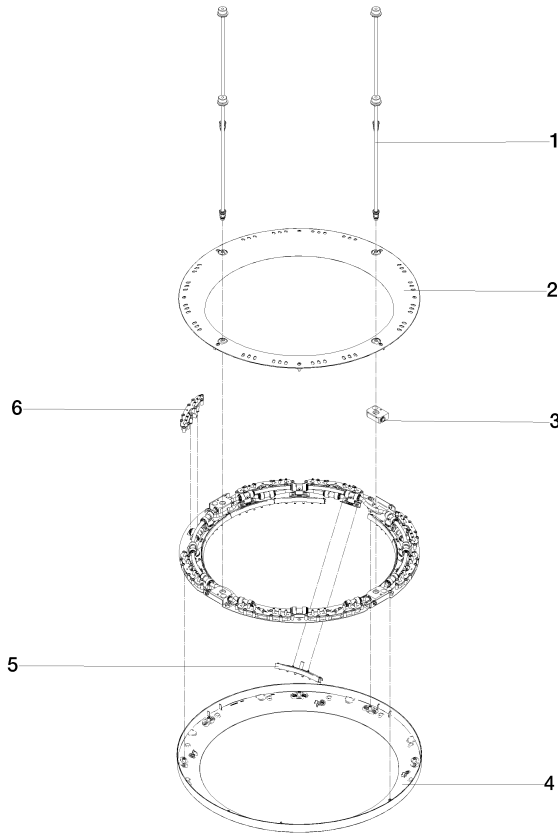

SERIES-VARIOUS AQUAHALO Rain panel - Matte Black

41 750 979

- exposed trim parts
- Rain panel with 3 different flow modes
- AQUACIRCLE RAIN: Circular rain curtain, max. flow rate 14 l/min (at 3 bar)
- TEMPEST RAIN: Natural rain, max. flow rate 9 l/min (at 3 bar)
- DIAMOND RAIN: Ring of rain, max. flow rate 6.8 l/min (at 3 bar)
- Outer diameter: 605 mm, opening diameter: 465 mm
- Weight: 6 kg
- central LED Spot 3000 K
- Protection rating IP67
- Recommended control element: xTool
- Not suitable for use in a steam room.

- concealed rough parts
- Ceiling installation enclosure 605 x 605 x 95 mm
- Weight: 10 kg
- min. recess depth 110 mm

SERIES-VARIOUS AQUAHALO Rain panel - Matte Black

41 750 979

Flow rate chart

SERIES-VARIOUS AQUAHALO Rain panel - Matte Black

41 750 979

Product version from 4/1/2024

Parts for other finishes can be found here: [Chrome](#)

SERIES-VARIOUS AQUAHALO Rain panel - Matte Black

41 750 979

Spare parts list

Product version from 4/1/2024

No.	Item Number	Name	Quantity used	Delivery time
	90 28 22 605 01-33	distributor	13	30