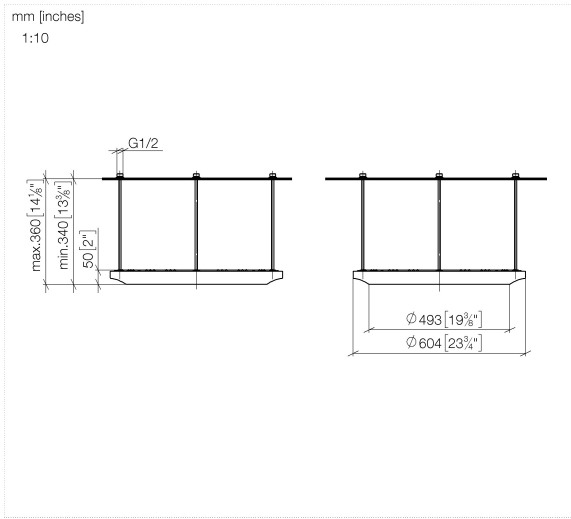

SERIES-VARIOUS AQUAHALO Rain panel - Brushed Champagne (22kt Gold)

41 750 979