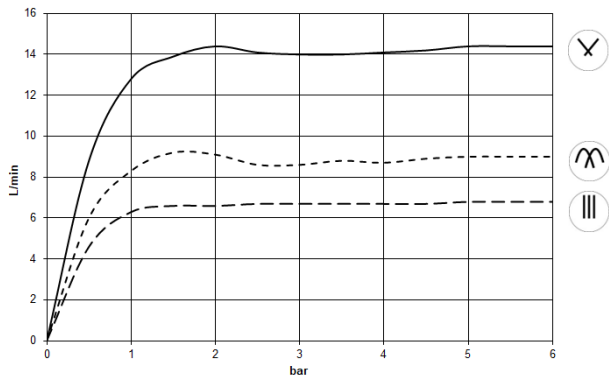

**SERIES-VARIOUS AQUAHALO Rain panel - Brushed Champagne (22kt Gold)**

41 750 979

- exposed trim parts
- Rain panel with 3 different flow modes
- AQUACIRCLE RAIN: Circular rain curtain, max. flow rate 14 l/min (at 3 bar)
- TEMPEST RAIN: Natural rain, max. flow rate 9 l/min (at 3 bar)
- DIAMOND RAIN: Ring of rain, max. flow rate 6.8 l/min (at 3 bar)
- Outer diameter: 605 mm, opening diameter: 465 mm
- Weight: 6 kg
- central LED Spot 3000 K
- Protection rating IP67
- Recommended control element: xTool
- Not suitable for use in a steam room.

**Required miscellaneous**

- SERIES-VARIOUS AQUAHALO** 35 750 970-46  
**Concealed ceiling installation box - Brushed Champagne (22kt Gold)**
- concealed rough parts
  - Ceiling installation enclosure 605 x 605 x 95 mm
  - Weight: 10 kg
  - min. recess depth 110 mm

**SERIES-VARIOUS AQUAHALO Rain panel - Brushed Champagne (22kt Gold)**

41 750 979

**Flow rate chart**