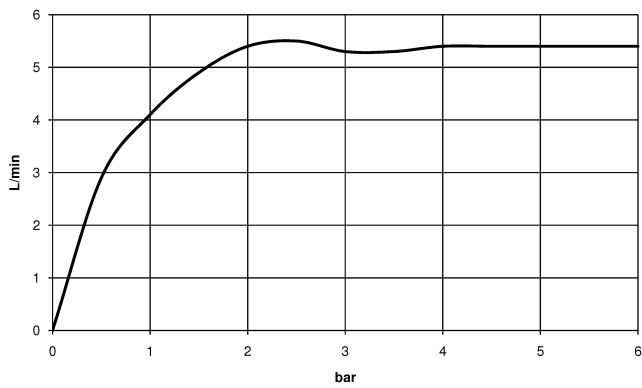

Washstand fitting with electronic opening and closing function without pop-up waste - Brushed Champagne (22kt Gold)

TARA

44 521 660

Fits: TARA, META

- 165mm projection
- Infrared sensor technology
- height of mixer 310 mm
- height up to aerator 199 mm
- hole diameter 35 mm
- fixed spout
- max. flow 5.7 l/min
- circular, air-enriched flow
- suitable for thermal disinfection
- Automatic shut-off after pre-set time is reached
- Indirect temperature control (undercounter)
- Control box included
- Adjustable sensor detection range
- Battery or plug-in power supply operated (batteries not included)
- 4x AA (1.5V) batteries required
- lead-free
- 1x screw-in M 8 x 1 pressure hose, leak-tested
- This product can help a building meet the requirements of Green Building Rating Systems, e.g. LEED®, BREEAM®, DGNB
- WRAS 2211011

44 521 660

mm [inches]

1:5

Flow rate chart

Certificates

Belgaqua_23-210- 27_1. LGA_38245. WRAS_2211011. GDV_0400278.

44 521 660
Parts for other
finishes can be found
here: Chrome

Spare parts list