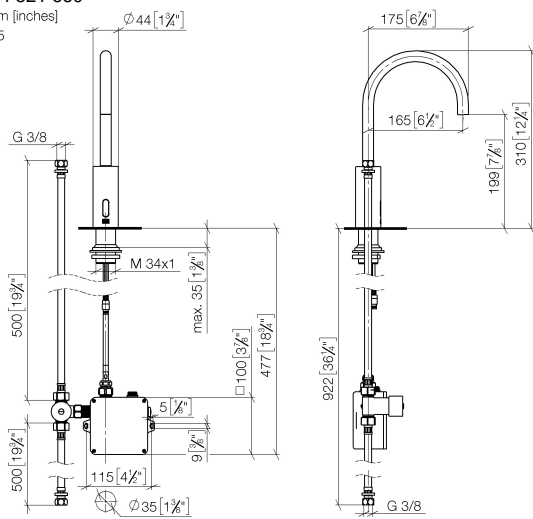

Washstand fitting with electronic opening and closing function without pop-up waste - Brushed Champagne (22kt Gold)

TARA

44 521 660

Fits: TARA, META

- 165mm projection
- Infrared sensor technology
- height of mixer 310 mm
- height up to aerator 199 mm
- hole diameter 35 mm
- fixed spout
- max. flow 5.7 l/min
- circular, air-enriched flow
- suitable for thermal disinfection
- Automatic shut-off after pre-set time is reached
- Indirect temperature control (undercounter)
- Control box included
- Adjustable sensor detection range
- Battery or plug-in power supply operated (batteries not included)
- 4x AA (1.5V) batteries required
- lead-free
- 1x screw-in M 8 x 1 pressure hose, leak-tested
- This product can help a building meet the requirements of Green Building Rating Systems, e.g. LEED®, BREEAM®, DGNB
- WRAS 2211011

Batteries not included

	Brushed Champagne (22kt Gold)	44 521 660-46
	Chrome	44 521 660-00
	Brushed Platinum	44 521 660-06
	Platinum	44 521 660-08
	Dark Chrome	44 521 660-19
	Light Gold	44 521 660-26
	Brushed Light Gold	44 521 660-27
	Brushed Durabross (23kt Gold)	44 521 660-28
	Matte Black	44 521 660-33
	Brushed Bronze	44 521 660-42
	Champagne (22kt Gold)	44 521 660-47
	Brushed Chrome	44 521 660-93
	Brushed Dark Platinum	44 521 660-99

44 521 660

mm [inches]

1:5

Flow rate chart

Certificates

Belgaqua_23-210- 27_1. LGA_38245. WRAS_2211011. GDV_0400278.

44 521 660
Parts for other
finishes can be found
here: Chrome

Spare parts list

No.	Item Number	Name	Quantity used	Delivery time
1	09 29 03 126 90	aerator	1	2
2	90 30 09 028 00 90	key	1	2
3	04 30 04 100 00 90	hose	1	2
4	04 23 10 044 08 90	fixing set	1	2
5	12 506 970 90	High pressure hoses -	1	2
6	09 24 03 185-00	nipple	1	10
7	90 30 50 081 00 90	valve	1	2
8	90 10 01 247 00 90	valve box	1	10