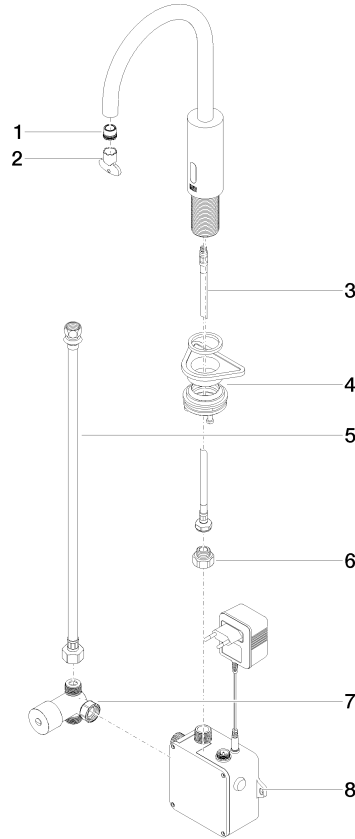

Washstand fitting with electronic opening and closing function without pop-up waste - Brushed Champagne (22kt Gold)

TARA

44 521 660

Fits: TARA, META

- 165mm projection
- Infrared sensor technology
- height of mixer 310 mm
- height up to aerator 199 mm
- hole diameter 35 mm
- fixed spout
- max. flow 5.7 l/min
- circular, air-enriched flow
- suitable for thermal disinfection
- Automatic shut-off after pre-set time is reached
- Indirect temperature control (undercounter)
- Control box included
- Adjustable sensor detection range
- Battery or plug-in power supply operated (batteries not included)
- 4x AA (1.5V) batteries required
- lead-free
- 1x screw-in M 8 x 1 pressure hose, leak-tested
- This product can help a building meet the requirements of Green Building Rating Systems, e.g. LEED®, BREEAM®, DGNB
- WRAS 2211011

44 521 660

mm [inches]

1:5

Flow rate chart

Certificates

Belgaqua_23-210- 27_1. LGA_38245. WRAS_2211011. GDV_0400278.

44 521 660
Parts for other
finishes can be found
here: Chrome

Spare parts list

No.	Item Number	Name	Quantity used	Delivery time
1	09 29 03 126 90	aerator	1	2
2	90 30 09 028 00 90	key	1	2
3	04 30 04 100 00 90	hose	1	2
4	04 23 10 044 08 90	fixing set	1	2
5	12 506 970 90	High pressure hoses -	1	2
6	09 24 03 185-00	nipple	1	10
7	90 30 50 081 00 90	valve	1	2
8	90 10 01 247 00 90	valve box	1	10