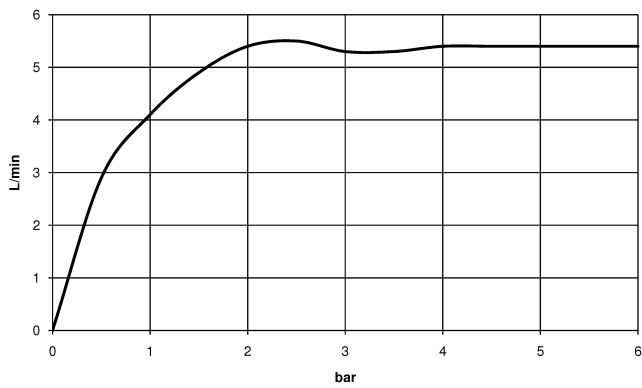

Washstand fitting with electronic opening and closing function without pop-up waste - Champagne (22kt Gold)

TARA

44 521 660

Fits: TARA, META

- 165mm projection
- Infrared sensor technology
- height of mixer 310 mm
- height up to aerator 199 mm
- hole diameter 35 mm
- fixed spout
- max. flow 5.7 l/min
- circular, air-enriched flow
- suitable for thermal disinfection
- Automatic shut-off after pre-set time is reached
- Indirect temperature control (undercounter)
- Control box included
- Adjustable sensor detection range
- Battery or plug-in power supply operated (batteries not included)
- 4x AA (1.5V) batteries required
- lead-free
- 1x screw-in M 8 x 1 pressure hose, leak-tested
- This product can help a building meet the requirements of Green Building Rating Systems, e.g. LEED®, BREEAM®, DGNB
- WRAS 2211011

Washstand fitting with electronic opening and closing function without pop-up waste - Champagne (22kt Gold)

TARA

44 521 660

mm [inches]

1:5

Flow rate chart

Certificates

Belgaqua\_23-210- 27\_1. LGA\_38245. WRAS\_2211011. GDV\_0400278.