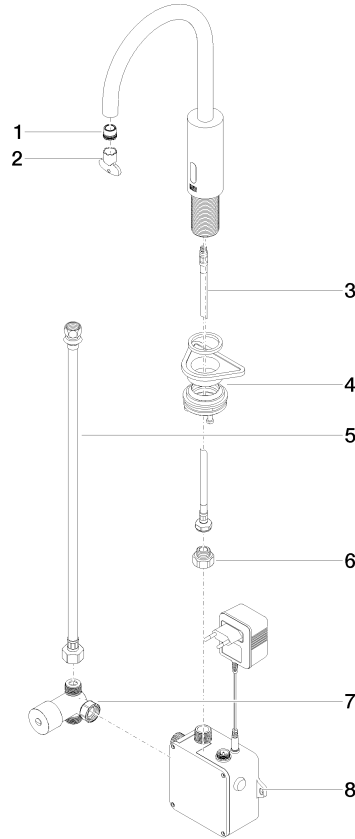

Washstand fitting with electronic opening and closing function without pop-up waste - Champagne (22kt Gold)

TARA

44 521 660

Fits: TARA, META

- 165mm projection
- Infrared sensor technology
- height of mixer 310 mm
- height up to aerator 199 mm
- hole diameter 35 mm
- fixed spout
- max. flow 5.7 l/min
- circular, air-enriched flow
- suitable for thermal disinfection
- Automatic shut-off after pre-set time is reached
- Indirect temperature control (undercounter)
- Control box included
- Adjustable sensor detection range
- Battery or plug-in power supply operated (batteries not included)
- 4x AA (1.5V) batteries required
- lead-free
- 1x screw-in M 8 x 1 pressure hose, leak-tested
- This product can help a building meet the requirements of Green Building Rating Systems, e.g. LEED®, BREEAM®, DGNB
- WRAS 2211011

Washstand fitting with electronic opening and closing function without pop-up waste - Champagne (22kt Gold)

TARA

44 521 660

mm [inches]

1:5

Flow rate chart

Certificates

Belgaqua\_23-210- 27\_1. LGA\_38245. WRAS\_2211011. GDV\_0400278.

44 521 660  
Parts for other  
finishes can be found  
here: [Chrome](#)

### Spare parts list

No.	Item Number	Name	Quantity used	Delivery time
1	09 29 03 126 90	aerator	1	2
2	90 30 09 028 00 90	key	1	2
3	04 30 04 100 00 90	hose	1	2
4	04 23 10 044 08 90	fixing set	1	2
5	12 506 970 90	High pressure hoses -	1	2
6	09 24 03 185-00	nipple	1	10
7	90 30 50 081 00 90	valve	1	2
8	90 10 01 247 00 90	valve box	1	10