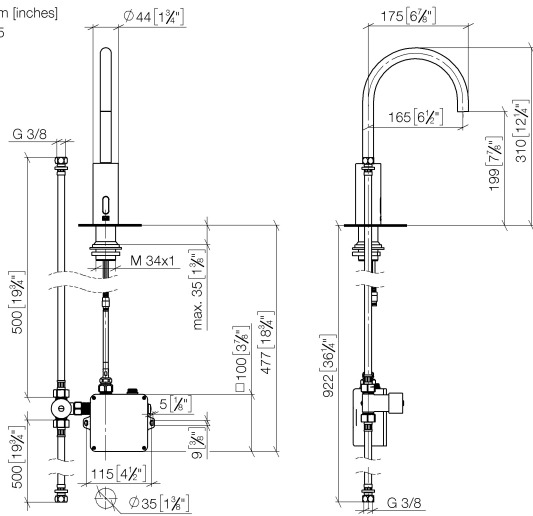

Washstand fitting with electronic opening and closing function without pop-up waste - Champagne (22kt Gold)

TARA

44 521 660

Fits: TARA, META

- 165mm projection
- Infrared sensor technology
- height of mixer 310 mm
- height up to aerator 199 mm
- hole diameter 35 mm
- fixed spout
- max. flow 5.7 l/min
- circular, air-enriched flow
- suitable for thermal disinfection
- Automatic shut-off after pre-set time is reached
- Indirect temperature control (undercounter)
- Control box included
- Adjustable sensor detection range
- Battery or plug-in power supply operated (batteries not included)
- 4x AA (1.5V) batteries required
- lead-free
- 1x screw-in M 8 x 1 pressure hose, leak-tested
- This product can help a building meet the requirements of Green Building Rating Systems, e.g. LEED®, BREEAM®, DGNB
- WRAS 2211011

Washstand fitting with electronic opening and closing function without pop-up waste - Champagne (22kt Gold)

TARA

44 521 660

mm [inches]

1:5

Flow rate chart

Certificates

Belgaqua\_23-210- 27\_1. LGA\_38245. WRAS\_2211011. GDV\_0400278.

### Spare parts list

No.	Item Number	Name	Quantity used	Delivery time
1	09 29 03 126 90	aerator	1	2
2	90 30 09 028 00 90	key	1	2
3	04 30 04 100 00 90	hose	1	2
4	04 23 10 044 08 90	fixing set	1	2
5	12 506 970 90	High pressure hoses -	1	2
6	09 24 03 185-00	nipple	1	10
7	90 30 50 081 00 90	valve	1	2
8	90 10 01 247 00 90	valve box	1	10