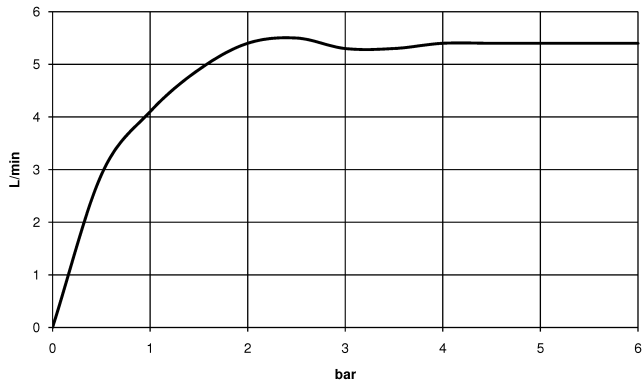

Washstand fitting with electronic opening and closing function without pop-up waste - Brushed Dark Platinum

TARA

44 521 660

mm [inches]

1:5

Flow rate chart

Certificates

Belgaqua_23-210- 27_1. LGA_38245. WRAS_2211011. GDV_0400278.