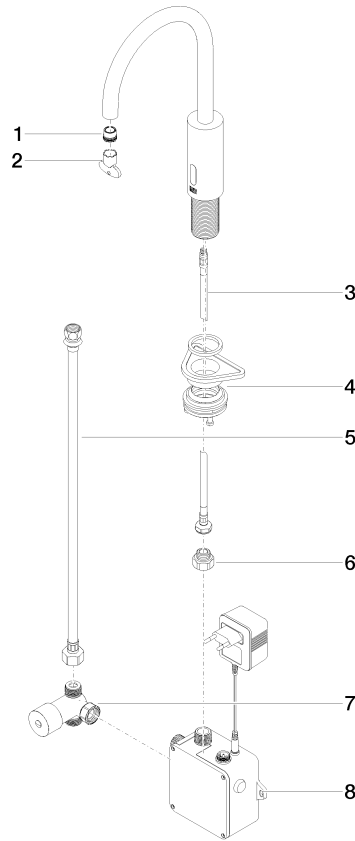

Washstand fitting with electronic opening and closing function without pop-up waste - Brushed Dark Platinum

TARA

44 521 660

Fits: TARA, META

- 165mm projection
- Infrared sensor technology
- height of mixer 310 mm
- height up to aerator 199 mm
- hole diameter 35 mm
- fixed spout
- max. flow 5.7 l/min
- circular, air-enriched flow
- suitable for thermal disinfection
- Automatic shut-off after pre-set time is reached
- Indirect temperature control (undercounter)
- Control box included
- Adjustable sensor detection range
- Battery or plug-in power supply operated (batteries not included)
- 4x AA (1.5V) batteries required
- lead-free
- 1x screw-in M 8 x 1 pressure hose, leak-tested
- This product can help a building meet the requirements of Green Building Rating Systems, e.g. LEED®, BREEAM®, DGNB
- WRAS 2211011

Washstand fitting with electronic opening and closing function without pop-up waste - Brushed Dark Platinum

TARA

44 521 660

mm [inches]

1:5

Flow rate chart

Certificates

Belgaqua_23-210- 27_1. LGA_38245. WRAS_2211011. GDV_0400278.

44 521 660
Parts for other
finishes can be found
here: [Chrome](#)

Spare parts list

No.	Item Number	Name	Quantity used	Delivery time
1	09 29 03 126 90	aerator	1	2
2	90 30 09 028 00 90	key	1	2
3	04 30 04 100 00 90	hose	1	2
4	04 23 10 044 08 90	fixing set	1	2
5	12 506 970 90	High pressure hoses -	1	2
6	09 24 03 185-00	nipple	1	10
7	90 30 50 081 00 90	valve	1	2
8	90 10 01 247 02 90	valve box	1	60