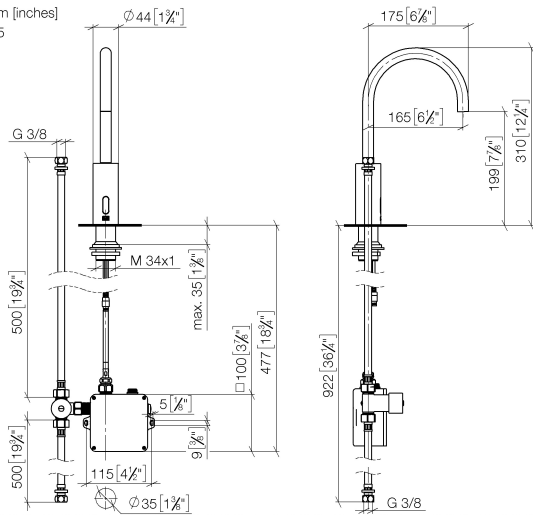

Washstand fitting with electronic opening and closing function without pop-up waste - Brushed Dark Platinum

TARA

44 521 660

Fits: TARA, META

- 165mm projection
- Infrared sensor technology
- height of mixer 310 mm
- height up to aerator 199 mm
- hole diameter 35 mm
- fixed spout
- max. flow 5.7 l/min
- circular, air-enriched flow
- suitable for thermal disinfection
- Automatic shut-off after pre-set time is reached
- Indirect temperature control (undercounter)
- Control box included
- Adjustable sensor detection range
- Battery or plug-in power supply operated (batteries not included)
- 4x AA (1.5V) batteries required
- lead-free
- 1x screw-in M 8 x 1 pressure hose, leak-tested
- This product can help a building meet the requirements of Green Building Rating Systems, e.g. LEED®, BREEAM®, DGNB
- WRAS 2211011

Washstand fitting with electronic opening and closing function without pop-up waste - Brushed Dark Platinum

TARA

44 521 660

mm [inches]

1:5

Flow rate chart

Certificates

Belgaqua_23-210- 27_1. LGA_38245. WRAS_2211011. GDV_0400278.

44 521 660
Parts for other
finishes can be found
here: [Chrome](#)

Spare parts list

No.	Item Number	Name	Quantity used	Delivery time
1	09 29 03 126 90	aerator	1	2
2	90 30 09 028 00 90	key	1	2
3	04 30 04 100 00 90	hose	1	2
4	04 23 10 044 08 90	fixing set	1	2
5	12 506 970 90	High pressure hoses -	1	2
6	09 24 03 185-00	nipple	1	10
7	90 30 50 081 00 90	valve	1	2
8	90 10 01 247 02 90	valve box	1	60