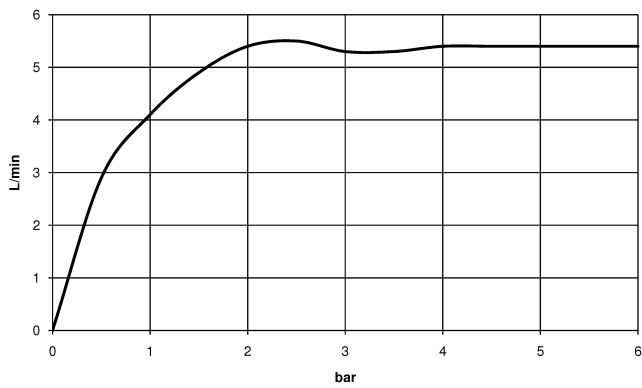

VAIA Washstand fitting with electronic opening and closing function without pop-up waste - Brushed Durabronze (23kt Gold)

VAIA

44 521 809

- Infrared sensor technology
- 167mm projection
- height of mixer 306 mm
- height up to aerator 221 mm
- hole diameter 35 mm
- fixed spout
- max. flow 5.7 l/min
- circular, air-enriched flow
- suitable for thermal disinfection
- Automatic shut-off after pre-set time is reached
- Indirect temperature control (undercounter)
- Control box included
- Adjustable sensor detection range
- Battery or plug-in power supply operated (batteries not included)
- 4x AA (1.5V) batteries required
- lead-free
- 1x screw-in M 8 x 1 pressure hose, leak-tested
- This product can help a building meet the requirements of Green Building Rating Systems, e.g. LEED®, BREEAM®, DGNB
- WRAS 2211011

44 521 809

mm [inches]

1:5

Flow rate chart

Certificates

Belgaqua_23-210- 27_1. LGA_38245. WRAS_2211011. GDV_0400278.

44 521 809
Parts for other
finishes can be found
here: Chrome

Spare parts list