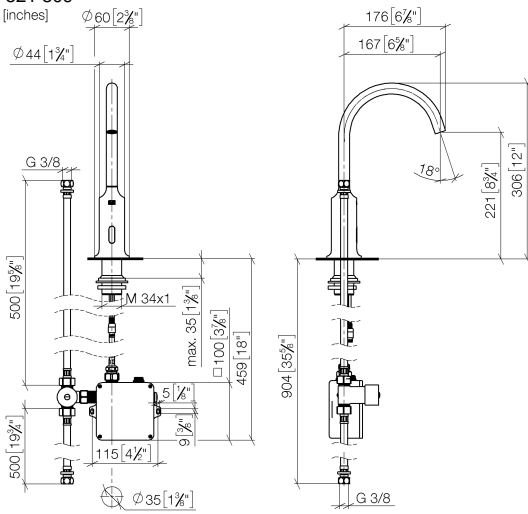

VAIA Washstand fitting with electronic opening and closing function without pop-up waste - Brushed Durabronze (23kt Gold)

VAIA

44 521 809

- Infrared sensor technology
- 167mm projection
- height of mixer 306 mm
- height up to aerator 221 mm
- hole diameter 35 mm
- fixed spout
- max. flow 5.7 l/min
- circular, air-enriched flow
- suitable for thermal disinfection
- Automatic shut-off after pre-set time is reached
- Indirect temperature control (undercounter)
- Control box included
- Adjustable sensor detection range
- Battery or plug-in power supply operated (batteries not included)
- 4x AA (1.5V) batteries required
- lead-free
- 1x screw-in M 8 x 1 pressure hose, leak-tested
- This product can help a building meet the requirements of Green Building Rating Systems, e.g. LEED®, BREEAM®, DGNB
- WRAS 2211011

Batteries not included

	Brushed Durabronze (23kt Gold)	44 521 809-28
	Chrome	44 521 809-00
	Brushed Platinum	44 521 809-06
	Platinum	44 521 809-08
	Dark Chrome	44 521 809-19
	Matte Black	44 521 809-33
	Brushed Bronze	44 521 809-42
	Brushed Champagne (22kt Gold)	44 521 809-46
	Champagne (22kt Gold)	44 521 809-47
	Brushed Chrome	44 521 809-93
	Brushed Dark Platinum	44 521 809-99

44 521 809

mm [inches]

1:5

Flow rate chart

Certificates

Belgaqua_23-210- 27_1. LGA_38245. WRAS_2211011. GDV_0400278.

44 521 809
Parts for other
finishes can be found
here: Chrome

Spare parts list

No.	Item Number	Name	Quantity used	Delivery time
1	09 29 03 126 90	aerator	1	2
2	90 30 09 028 00 90	key	1	2
3	04 30 04 100 00 90	hose	1	2
4	04 23 10 044 08 90	fixing set	1	2
5	12 506 970 90	High pressure hoses -	1	2
6	09 24 03 185-00	nipple	1	10
7	90 30 50 081 00 90	valve	1	2
8	90 10 01 247 00 90	valve box	1	10