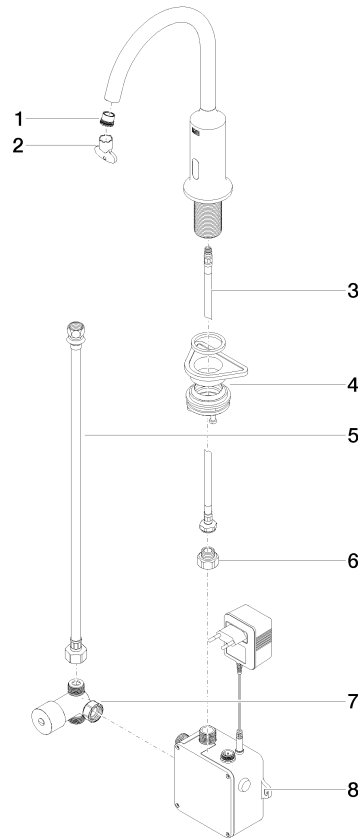

VAIA Washstand fitting with electronic opening and closing function without pop-up waste - Brushed Durabronze (23kt Gold)

VAIA

44 521 809

- Infrared sensor technology
- 167mm projection
- height of mixer 306 mm
- height up to aerator 221 mm
- hole diameter 35 mm
- fixed spout
- max. flow 5.7 l/min
- circular, air-enriched flow
- suitable for thermal disinfection
- Automatic shut-off after pre-set time is reached
- Indirect temperature control (undercounter)
- Control box included
- Adjustable sensor detection range
- Battery or plug-in power supply operated (batteries not included)
- 4x AA (1.5V) batteries required
- lead-free
- 1x screw-in M 8 x 1 pressure hose, leak-tested
- This product can help a building meet the requirements of Green Building Rating Systems, e.g. LEED®, BREEAM®, DGNB
- WRAS 2211011

44 521 809

mm [inches]

1:5

Flow rate chart

Certificates

Belgaqua_23-210- 27_1. LGA_38245. WRAS_2211011. GDV_0400278.

44 521 809
Parts for other
finishes can be found
here: Chrome

Spare parts list

No.	Item Number	Name	Quantity used	Delivery time
1	09 29 03 126 90	aerator	1	2
2	90 30 09 028 00 90	key	1	2
3	04 30 04 100 00 90	hose	1	2
4	04 23 10 044 08 90	fixing set	1	2
5	12 506 970 90	High pressure hoses -	1	2
6	09 24 03 185-00	nipple	1	10
7	90 30 50 081 00 90	valve	1	2
8	90 10 01 247 00 90	valve box	1	10