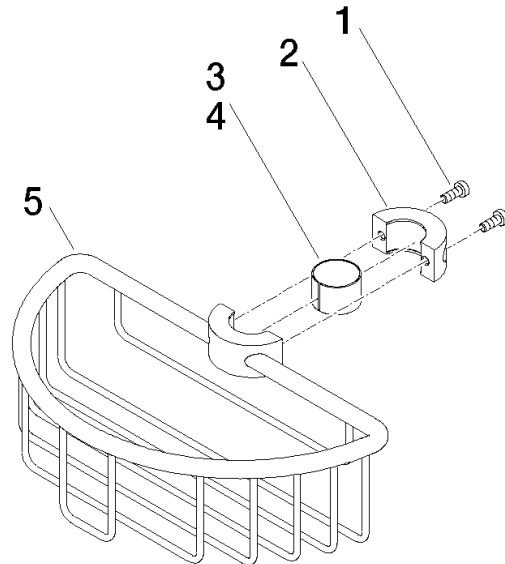

Shower basket for subsequent mounting on riser - Brushed Platinum

IMO

82 290 970

- width 200mm
- height 62 mm
- 125mm projection

Fits: IMO, LULU, MADISON, MEM, TARA, CL.1, LISSÉ, VAIA, META, CYO

	Brushed Platinum	82 290 970-06
	Chrome	82 290 970-00
	Platinum	82 290 970-08
	Durabress (23kt Gold)	82 290 970-09
	Dark Chrome	82 290 970-19
	Light Gold	82 290 970-26
	Brushed Light Gold	82 290 970-27
	Brushed Durabress (23kt Gold)	82 290 970-28
	Matte Black	82 290 970-33
	Brushed Bronze	82 290 970-42
	Brushed Champagne (22kt Gold)	82 290 970-46
	Champagne (22kt Gold)	82 290 970-47
	Brushed Chrome	82 290 970-93
	Brushed Dark Platinum	82 290 970-99

82 290 970

mm [inches]

82 290 970

Parts for other finishes can be found here: [Chrome](#)

Spare parts list

No.	Item Number	Name	Quantity used	Delivery time
1	09 30 30 054 90	screw	4	2
2	08 17 97 520-06	holder	1	10
3	08 18 40 520 90	sleeve	1	2
4	08 18 40 521 90	sleeve	1	2
5	08 18 90 908-06	basket	1	60