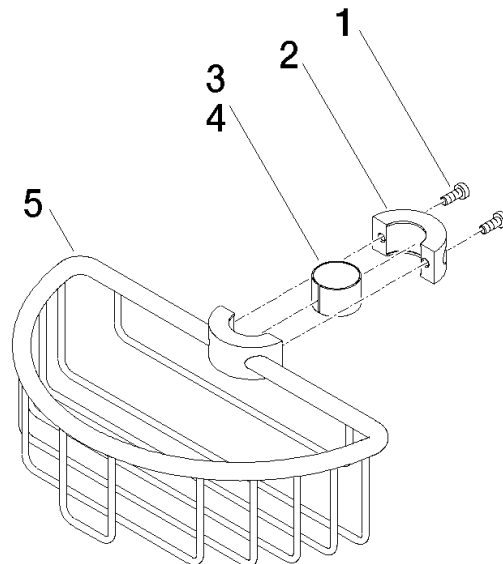

Shower basket for subsequent mounting on riser - Platinum

IMO

82 290 970

- width 200mm
- height 62 mm
- 125mm projection

Fits: IMO, LULU, MADISON, MEM, TARA, CL.1, LISSÉ, VAIA, META, CYO

	Platinum	82 290 970-08
	Chrome	82 290 970-00
	Brushed Platinum	82 290 970-06
	Durabress (23kt Gold)	82 290 970-09
	Dark Chrome	82 290 970-19
	Light Gold	82 290 970-26
	Brushed Light Gold	82 290 970-27
	Brushed Durabress (23kt Gold)	82 290 970-28
	Matte Black	82 290 970-33
	Brushed Bronze	82 290 970-42
	Brushed Champagne (22kt Gold)	82 290 970-46
	Champagne (22kt Gold)	82 290 970-47
	Brushed Chrome	82 290 970-93
	Brushed Dark Platinum	82 290 970-99

82 290 970

mm [inches]

82 290 970

Parts for other
finishes can be found
here: [Chrome](#)

Spare parts list

No.	Item Number	Name	Quantity used	Delivery time
1	09 30 30 054 90	screw	4	2
2	08 17 97 520-08	holder	1	60
3	08 18 40 520 90	sleeve	1	2
4	08 18 40 521 90	sleeve	1	2
5	08 18 90 908-08	basket	1	60