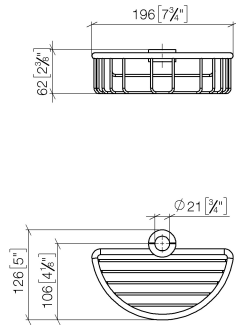

Shower basket for subsequent mounting on riser - Platinum

IMO

82 290 970

- width 200mm
- height 62 mm
- 125mm projection

Fits: IMO, LULU, MADISON, MEM, TARA, CL.1, LISSÉ, VAIA, META, CYO

	Platinum	82 290 970-08
	Chrome	82 290 970-00
	Brushed Platinum	82 290 970-06
	Durabress (23kt Gold)	82 290 970-09
	Dark Chrome	82 290 970-19
	Light Gold	82 290 970-26
	Brushed Light Gold	82 290 970-27
	Brushed Durabress (23kt Gold)	82 290 970-28
	Matte Black	82 290 970-33
	Brushed Bronze	82 290 970-42
	Brushed Champagne (22kt Gold)	82 290 970-46
	Champagne (22kt Gold)	82 290 970-47
	Brushed Chrome	82 290 970-93
	Brushed Dark Platinum	82 290 970-99

82 290 970

mm [inches]

82 290 970

Parts for other
finishes can be found
here: [Chrome](#)

Spare parts list

No.	Item Number	Name	Quantity used	Delivery time
1	09 30 30 054 90	screw	4	2
2	08 17 97 520-08	holder	1	60
3	08 18 40 520 90	sleeve	1	2
4	08 18 40 521 90	sleeve	1	2
5	08 18 90 908-08	basket	1	60