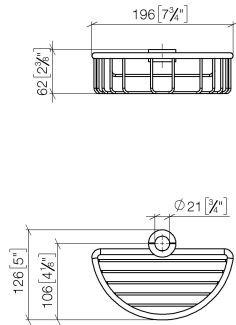

Shower basket for subsequent mounting on riser - Brushed Durabross (23kt Gold)

IMO

82 290 970

- width 200mm
- height 62 mm
- 125mm projection

Fits: IMO, LULU, MADISON, MEM, TARA, CL.1, LISSÉ, VAIA, META, CYO

# Shower basket for subsequent mounting on riser - Brushed Durabronze (23kt Gold)

IMO

82 290 970  
mm [inches]

Shower basket for subsequent mounting on riser - Brushed Durabrass (23kt Gold)

IMO

82 290 970  
Parts for other  
finishes can be found  
here: Chrome

Spare parts list

No.	Item Number	Name	Quantity used	Delivery time
1	09 30 30 054 90	screw	4	2
2	08 17 97 520-28	holder	1	20
3	08 18 40 520 90	sleeve	1	2
4	08 18 40 521 90	sleeve	1	2
5	08 18 90 908-28	basket	1	20