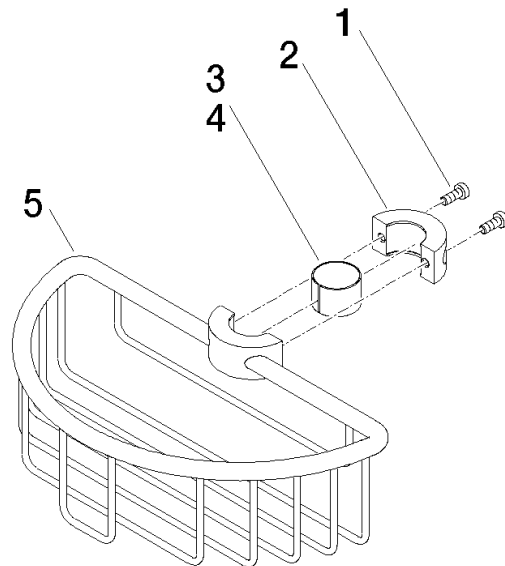

Shower basket for subsequent mounting on riser - Brushed Durabross (23kt Gold)

IMO

82 290 970

- width 200mm
- height 62 mm
- 125mm projection

Fits: IMO, LULU, MADISON, MEM, TARA, CL.1, LISSÉ, VAIA, META, CYO

# Shower basket for subsequent mounting on riser - Brushed Durabronze (23kt Gold)

IMO

82 290 970  
mm [inches]

Shower basket for subsequent mounting on riser - Brushed Durabrass (23kt Gold)

IMO

82 290 970  
Parts for other  
finishes can be found  
here: Chrome

Spare parts list

No.	Item Number	Name	Quantity used	Delivery time
1	09 30 30 054 90	screw	4	2
2	08 17 97 520-28	holder	1	20
3	08 18 40 520 90	sleeve	1	2
4	08 18 40 521 90	sleeve	1	2
5	08 18 90 908-28	basket	1	20