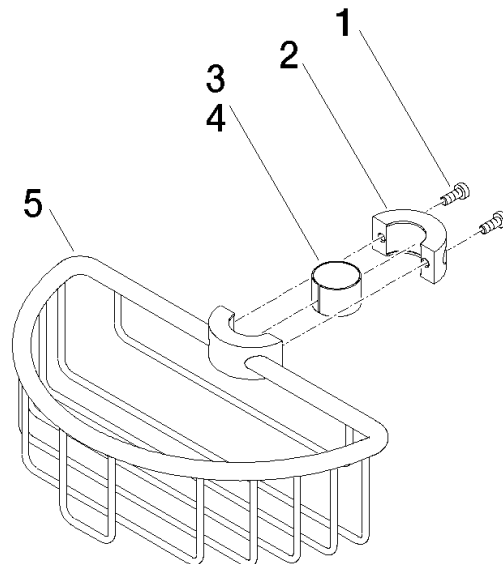

Shower basket for subsequent mounting on riser - Brushed Bronze

IMO

82 290 970

- width 200mm
- height 62 mm
- 125mm projection

Fits: IMO, LULU, MADISON, MEM, TARA, CL.1, LISSÉ, VAIA, META, CYO

	Brushed Bronze	82 290 970-42
	Chrome	82 290 970-00
	Brushed Platinum	82 290 970-06
	Platinum	82 290 970-08
	Durabronze (23kt Gold)	82 290 970-09
	Dark Chrome	82 290 970-19
	Light Gold	82 290 970-26
	Brushed Light Gold	82 290 970-27
	Brushed Durabronze (23kt Gold)	82 290 970-28
	Matte Black	82 290 970-33
	Brushed Champagne (22kt Gold)	82 290 970-46
	Champagne (22kt Gold)	82 290 970-47
	Brushed Chrome	82 290 970-93
	Brushed Dark Platinum	82 290 970-99

82 290 970

mm [inches]

82 290 970

Parts for other finishes can be found here: [Chrome](#)

Spare parts list

No.	Item Number	Name	Quantity used	Delivery time
1	09 30 30 054 90	screw	4	2
2	08 17 97 520-42	holder	1	60
3	08 18 40 520 90	sleeve	1	2
4	08 18 40 521 90	sleeve	1	2
5	08 18 90 908-42	basket	1	60