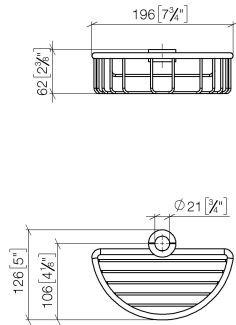

Shower basket for subsequent mounting on riser - Brushed Champagne (22kt Gold)

IMO

82 290 970

- width 200mm
- height 62 mm
- 125mm projection

Fits: IMO, LULU, MADISON, MEM, TARA, CL.1, LISSÉ, VAIA, META, CYO

Shower basket for subsequent mounting on riser - Brushed Champagne (22kt Gold)

IMO

82 290 970  
mm [inches]

Shower basket for subsequent mounting on riser - Brushed Champagne (22kt Gold)

IMO

82 290 970  
Parts for other  
finishes can be found  
here: Chrome

Spare parts list

No.	Item Number	Name	Quantity used	Delivery time
1	09 30 30 054 90	screw	4	2
2	08 17 97 520-46	holder	1	30
3	08 18 40 520 90	sleeve	1	2
4	08 18 40 521 90	sleeve	1	2
5	08 18 90 908-46	basket	1	30