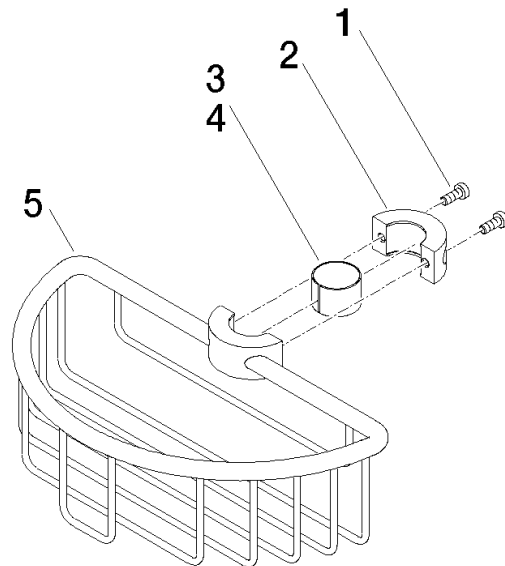

Shower basket for subsequent mounting on riser - Brushed Champagne (22kt Gold)

IMO

82 290 970

- width 200mm
- height 62 mm
- 125mm projection

Fits: IMO, LULU, MADISON, MEM, TARA, CL.1, LISSÉ, VAIA, META, CYO

Shower basket for subsequent mounting on riser - Brushed Champagne (22kt Gold)

IMO

82 290 970  
mm [inches]

Shower basket for subsequent mounting on riser - Brushed Champagne (22kt Gold)

IMO

82 290 970  
Parts for other  
finishes can be found  
here: Chrome

Spare parts list

No.	Item Number	Name	Quantity used	Delivery time
1	09 30 30 054 90	screw	4	2
2	08 17 97 520-46	holder	1	30
3	08 18 40 520 90	sleeve	1	2
4	08 18 40 521 90	sleeve	1	2
5	08 18 90 908-46	basket	1	30