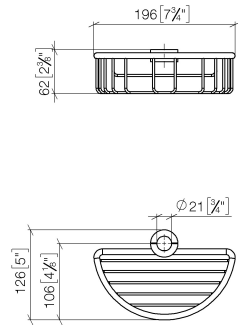

Shower basket for subsequent mounting on riser - Champagne (22kt Gold)

IMO

82 290 970

- width 200mm
- height 62 mm
- 125mm projection

Fits: IMO, LULU, MADISON, MEM, TARA, CL.1, LISSÉ, VAIA, META, CYO

| | | |
|---|-------------------------------|---------------|
|  | Champagne (22kt Gold) | 82 290 970-47 |
|  | Chrome | 82 290 970-00 |
|  | Brushed Platinum | 82 290 970-06 |
|  | Platinum | 82 290 970-08 |
|  | Durabrand (23kt Gold) | 82 290 970-09 |
|  | Dark Chrome | 82 290 970-19 |
|  | Light Gold | 82 290 970-26 |
|  | Brushed Light Gold | 82 290 970-27 |
|  | Brushed Durabrand (23kt Gold) | 82 290 970-28 |
|  | Matte Black | 82 290 970-33 |
|  | Brushed Bronze | 82 290 970-42 |
|  | Brushed Champagne (22kt Gold) | 82 290 970-46 |
|  | Brushed Chrome | 82 290 970-93 |
|  | Brushed Dark Platinum | 82 290 970-99 |

82 290 970

mm [inches]

82 290 970

Parts for other finishes can be found here: [Chrome](#)

Spare parts list

| No. | Item Number | Name | Quantity used | Delivery time |
|-----|-----------------|--------|---------------|---------------|
| 1 | 09 30 30 054 90 | screw | 4 | 2 |
| 2 | 08 17 97 520-47 | holder | 1 | 30 |
| 3 | 08 18 40 520 90 | sleeve | 1 | 2 |
| 4 | 08 18 40 521 90 | sleeve | 1 | 2 |
| 5 | 08 18 90 908-47 | basket | 1 | 30 |