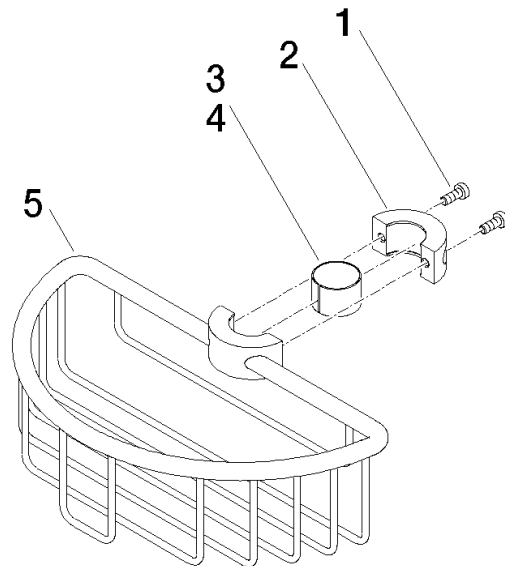

Shower basket for subsequent mounting on riser - Champagne (22kt Gold)

IMO

82 290 970

- width 200mm
- height 62 mm
- 125mm projection

Fits: IMO, LULU, MADISON, MEM, TARA, CL.1, LISSÉ, VAIA, META, CYO

| | | |
|---|-------------------------------|---------------|
|  | Champagne (22kt Gold) | 82 290 970-47 |
|  | Chrome | 82 290 970-00 |
|  | Brushed Platinum | 82 290 970-06 |
|  | Platinum | 82 290 970-08 |
|  | Durabrand (23kt Gold) | 82 290 970-09 |
|  | Dark Chrome | 82 290 970-19 |
|  | Light Gold | 82 290 970-26 |
|  | Brushed Light Gold | 82 290 970-27 |
|  | Brushed Durabrand (23kt Gold) | 82 290 970-28 |
|  | Matte Black | 82 290 970-33 |
|  | Brushed Bronze | 82 290 970-42 |
|  | Brushed Champagne (22kt Gold) | 82 290 970-46 |
|  | Brushed Chrome | 82 290 970-93 |
|  | Brushed Dark Platinum | 82 290 970-99 |

82 290 970

mm [inches]

82 290 970

Parts for other finishes can be found here: [Chrome](#)

Spare parts list

| No. | Item Number | Name | Quantity used | Delivery time |
|-----|-----------------|--------|---------------|---------------|
| 1 | 09 30 30 054 90 | screw | 4 | 2 |
| 2 | 08 17 97 520-47 | holder | 1 | 30 |
| 3 | 08 18 40 520 90 | sleeve | 1 | 2 |
| 4 | 08 18 40 521 90 | sleeve | 1 | 2 |
| 5 | 08 18 90 908-47 | basket | 1 | 30 |