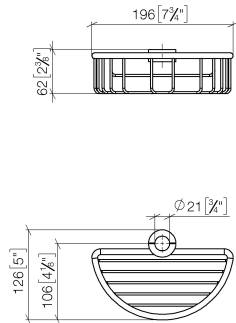

Shower basket for subsequent mounting on riser - Brushed Chrome

IMO

82 290 970

- width 200mm
- height 62 mm
- 125mm projection

Fits: IMO, LULU, MADISON, MEM, TARA, CL.1, LISSÉ, VAIA, META, CYO

	Brushed Chrome	82 290 970-93
	Chrome	82 290 970-00
	Brushed Platinum	82 290 970-06
	Platinum	82 290 970-08
	Durabrand (23kt Gold)	82 290 970-09
	Dark Chrome	82 290 970-19
	Light Gold	82 290 970-26
	Brushed Light Gold	82 290 970-27
	Brushed Durabrand (23kt Gold)	82 290 970-28
	Matte Black	82 290 970-33
	Brushed Bronze	82 290 970-42
	Brushed Champagne (22kt Gold)	82 290 970-46
	Champagne (22kt Gold)	82 290 970-47
	Brushed Dark Platinum	82 290 970-99

82 290 970

mm [inches]

82 290 970

Parts for other finishes can be found here: [Chrome](#)

Spare parts list

No.	Item Number	Name	Quantity used	Delivery time
1	09 30 30 054 90	screw	4	2
2	08 17 97 520-93	holder	1	20
3	08 18 40 520 90	sleeve	1	2
4	08 18 40 521 90	sleeve	1	2
5	08 18 90 908-93	basket	1	20