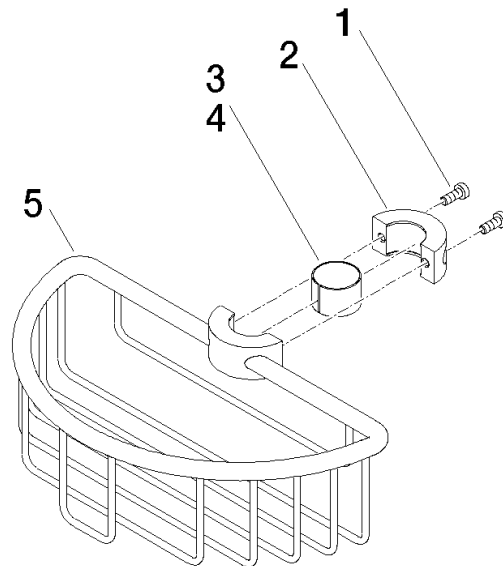

Shower basket for subsequent mounting on riser - Brushed Chrome

IMO

82 290 970

- width 200mm
- height 62 mm
- 125mm projection

Fits: IMO, LULU, MADISON, MEM, TARA, CL.1, LISSÉ, VAIA, META, CYO

	Brushed Chrome	82 290 970-93
	Chrome	82 290 970-00
	Brushed Platinum	82 290 970-06
	Platinum	82 290 970-08
	Durabrand (23kt Gold)	82 290 970-09
	Dark Chrome	82 290 970-19
	Light Gold	82 290 970-26
	Brushed Light Gold	82 290 970-27
	Brushed Durabrand (23kt Gold)	82 290 970-28
	Matte Black	82 290 970-33
	Brushed Bronze	82 290 970-42
	Brushed Champagne (22kt Gold)	82 290 970-46
	Champagne (22kt Gold)	82 290 970-47
	Brushed Dark Platinum	82 290 970-99

82 290 970

mm [inches]

82 290 970

Parts for other finishes can be found here: [Chrome](#)

Spare parts list

No.	Item Number	Name	Quantity used	Delivery time
1	09 30 30 054 90	screw	4	2
2	08 17 97 520-93	holder	1	20
3	08 18 40 520 90	sleeve	1	2
4	08 18 40 521 90	sleeve	1	2
5	08 18 90 908-93	basket	1	20