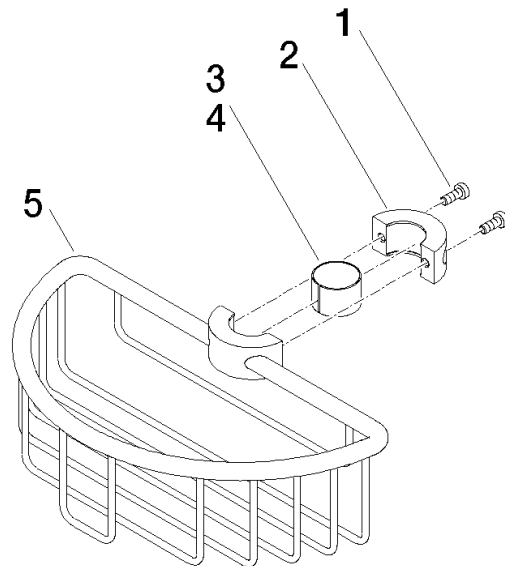

Shower basket for subsequent mounting on riser - Brushed Dark Platinum

IMO

82 290 970

- width 200mm
- height 62 mm
- 125mm projection

Fits: IMO, LULU, MADISON, MEM, TARA, CL.1, LISSÉ, VAIA, META, CYO

	Brushed Dark Platinum	82 290 970-99
	Chrome	82 290 970-00
	Brushed Platinum	82 290 970-06
	Platinum	82 290 970-08
	Durabrand (23kt Gold)	82 290 970-09
	Dark Chrome	82 290 970-19
	Light Gold	82 290 970-26
	Brushed Light Gold	82 290 970-27
	Brushed Durabrand (23kt Gold)	82 290 970-28
	Matte Black	82 290 970-33
	Brushed Bronze	82 290 970-42
	Brushed Champagne (22kt Gold)	82 290 970-46
	Champagne (22kt Gold)	82 290 970-47
	Brushed Chrome	82 290 970-93

82 290 970

mm [inches]

82 290 970

Parts for other finishes can be found here: [Chrome](#)

Spare parts list

No.	Item Number	Name	Quantity used	Delivery time
1	09 30 30 054 90	screw	4	2
2	08 17 97 520-99	holder	1	30
3	08 18 40 520 90	sleeve	1	2
4	08 18 40 521 90	sleeve	1	2
5	08 18 90 908-99	basket	1	30