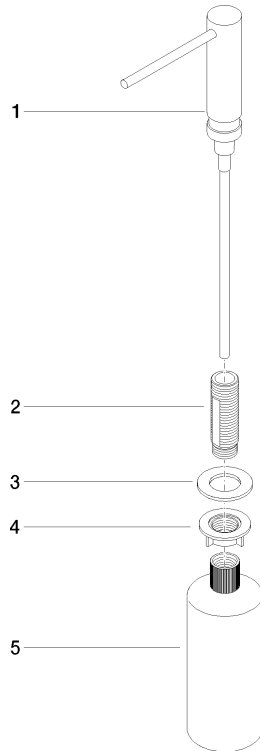

Dispenser without rosette - Platinum

ELIO

82 424 970

- 124mm projection
- 500 ml bottle
- can be filled from the top
- rotating pump head
- height 125 mm
- width 30mm
- hole diameter 25 mm

Fits ELIO, ENO, MEM, META SQUARE, SYNC and TARA ULTRA

Fits: ELIO, MEM, ENO, SYNC, TARA ULTRA, META SQUARE

	Platinum	82 424 970-08
	Chrome	82 424 970-00
	Brushed Platinum	82 424 970-06
	Durabrace (23kt Gold)	82 424 970-09
	Dark Chrome	82 424 970-19
	Brushed Durabrace (23kt Gold)	82 424 970-28
	Matte Black	82 424 970-33
	Brushed Champagne (22kt Gold)	82 424 970-46
	Champagne (22kt Gold)	82 424 970-47
	Brushed Chrome	82 424 970-93
	Brushed Dark Platinum	82 424 970-99

82 424 970

mm [inches]

82 424 970

Parts for other finishes can be found here: [Chrome](#)

Spare parts list

No.	Item Number	Name	Quantity used	Delivery time
1	90 10 10 539 00-08	dispenser	1	40
2	08 10 10 527 90	holder	1	2
3	09 14 05 014 90	seal	1	2
4	08 10 10 517 90	nut	1	2
5	90 10 10 603 00 90	container	1	2