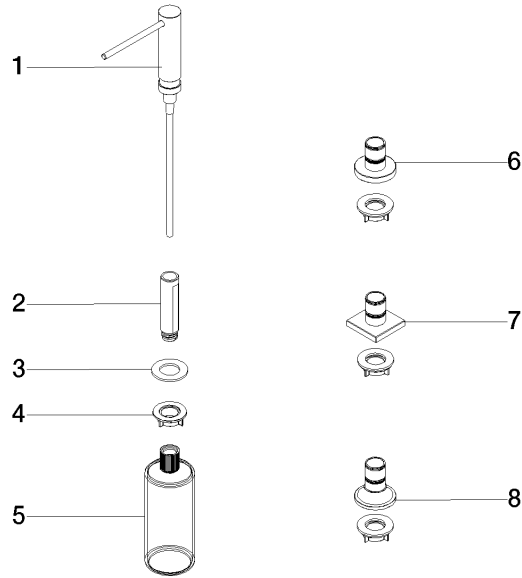

## Dispenser without rosette - Durabron (23kt Gold)

---

82 424 970

- 124mm projection
- 500 ml bottle
- can be filled from the top
- rotating pump head
- height 125 mm
- width 30mm
- hole diameter 25 mm

Fits ELIO, ENO, MEM, META SQUARE, SYNC and TARA ULTRA

## Dispenser without rosette - Durabronze (23kt Gold)

82 424 970

mm [inches]

**Dispenser without rosette - Durabronz (23kt Gold)**

82 424 970

**Spare parts list**

No.	Item Number	Name	Quantity used	Delivery time
1	90 10 10 539 00-09	dispenser	1	60
2	08 10 10 527 90	holder	1	2
3	09 14 05 014 90	seal	1	2
4	08 10 10 517 90	nut	1	2
5	90 10 10 603 00 90	container	1	2
6	90 82 44 497 00-09	conversion kit	1	40
7	90 82 43 997 00-09	conversion kit	1	40
8	90 82 43 480 90-09	conversion kit	1	40