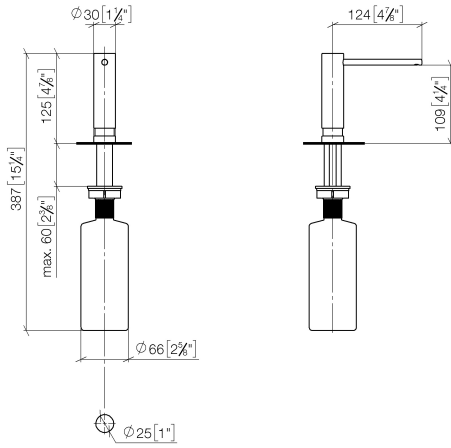

## Dispenser without rosette - Durabron (23kt Gold)

---

82 424 970

- 124mm projection
- 500 ml bottle
- can be filled from the top
- rotating pump head
- height 125 mm
- width 30mm
- hole diameter 25 mm

Fits ELIO, ENO, MEM, META SQUARE, SYNC and TARA ULTRA

## Dispenser without rosette - Durabronze (23kt Gold)

82 424 970

mm [inches]

**Dispenser without rosette - Durabronz (23kt Gold)**

82 424 970

**Spare parts list**

No.	Item Number	Name	Quantity used	Delivery time
1	90 10 10 539 00-09	dispenser	1	60
2	08 10 10 527 90	holder	1	2
3	09 14 05 014 90	seal	1	2
4	08 10 10 517 90	nut	1	2
5	90 10 10 603 00 90	container	1	2
6	90 82 44 497 00-09	conversion kit	1	40
7	90 82 43 997 00-09	conversion kit	1	40
8	90 82 43 480 90-09	conversion kit	1	40