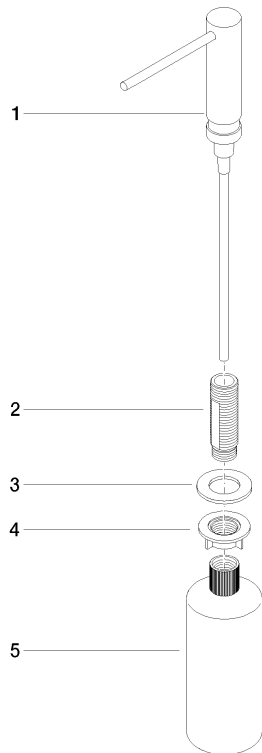

Dispenser without rosette - Durabronz (23kt Gold)

ELIO

82 424 970

- 124mm projection
- 500 ml bottle
- can be filled from the top
- rotating pump head
- height 125 mm
- width 30mm
- hole diameter 25 mm

Fits ELIO, ENO, MEM, META SQUARE, SYNC and TARA ULTRA

Fits: ELIO, MEM, ENO, SYNC, TARA ULTRA, META SQUARE

	Durabronz (23kt Gold)	82 424 970-09
	Chrome	82 424 970-00
	Brushed Platinum	82 424 970-06
	Platinum	82 424 970-08
	Dark Chrome	82 424 970-19
	Brushed Durabronz (23kt Gold)	82 424 970-28
	Matte Black	82 424 970-33
	Brushed Champagne (22kt Gold)	82 424 970-46
	Champagne (22kt Gold)	82 424 970-47
	Brushed Chrome	82 424 970-93
	Brushed Dark Platinum	82 424 970-99

82 424 970

mm [inches]

82 424 970

Parts for other  
finishes can be found  
here: [Chrome](#)

### Spare parts list

No.	Item Number	Name	Quantity used	Delivery time
	90 10 10 539 00-09	dispenser	5	40