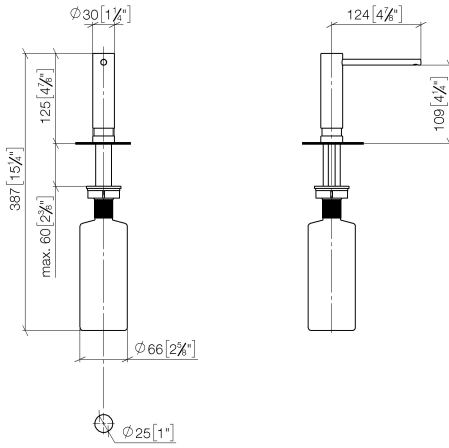

Dispenser without rosette - Durabronz (23kt Gold)

ELIO

82 424 970

- 124mm projection
- 500 ml bottle
- can be filled from the top
- rotating pump head
- height 125 mm
- width 30mm
- hole diameter 25 mm

Fits ELIO, ENO, MEM, META SQUARE, SYNC and TARA ULTRA

Fits: ELIO, MEM, ENO, SYNC, TARA ULTRA, META SQUARE

	Durabronz (23kt Gold)	82 424 970-09
	Chrome	82 424 970-00
	Brushed Platinum	82 424 970-06
	Platinum	82 424 970-08
	Dark Chrome	82 424 970-19
	Brushed Durabronz (23kt Gold)	82 424 970-28
	Matte Black	82 424 970-33
	Brushed Champagne (22kt Gold)	82 424 970-46
	Champagne (22kt Gold)	82 424 970-47
	Brushed Chrome	82 424 970-93
	Brushed Dark Platinum	82 424 970-99

82 424 970

mm [inches]

82 424 970

Parts for other  
finishes can be found  
here: [Chrome](#)

### Spare parts list

No.	Item Number	Name	Quantity used	Delivery time
	90 10 10 539 00-09	dispenser	5	40