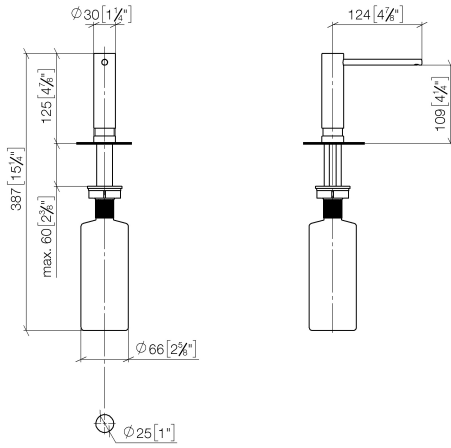

**Dispenser without rosette - Brushed Durabron (23kt Gold)**

ELIO

82 424 970

- 124mm projection
- 500 ml bottle
- can be filled from the top
- rotating pump head
- height 125 mm
- width 30mm
- hole diameter 25 mm

Fits ELIO, ENO, MEM, META SQUARE, SYNC and TARA ULTRA

Fits: ELIO, MEM, ENO, SYNC, TARA ULTRA, META SQUARE

	Brushed Durabron (23kt Gold)	82 424 970-28
	Chrome	82 424 970-00
	Brushed Platinum	82 424 970-06
	Platinum	82 424 970-08
	Durabron (23kt Gold)	82 424 970-09
	Dark Chrome	82 424 970-19
	Matte Black	82 424 970-33
	Brushed Champagne (22kt Gold)	82 424 970-46
	Champagne (22kt Gold)	82 424 970-47
	Brushed Chrome	82 424 970-93
	Brushed Dark Platinum	82 424 970-99

Dispenser without rosette - Brushed Durabronz (23kt Gold)

ELIO

82 424 970

mm [inches]

82 424 970

Parts for other finishes can be found here: [Chrome](#)

Spare parts list

No.	Item Number	Name	Quantity used	Delivery time
1	90 10 10 539 00-28	dispenser	1	20
2	08 10 10 527 90	holder	1	2
3	09 14 05 014 90	seal	1	2
4	08 10 10 517 90	nut	1	2
5	90 10 10 603 00 90	container	1	2