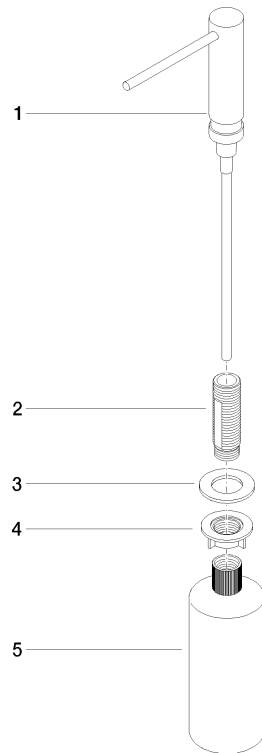

**Dispenser without rosette - Brushed Durabron (23kt Gold)**

ELIO

82 424 970

- 124mm projection
- 500 ml bottle
- can be filled from the top
- rotating pump head
- height 125 mm
- width 30mm
- hole diameter 25 mm

Fits ELIO, ENO, MEM, META SQUARE, SYNC and TARA ULTRA

Fits: ELIO, MEM, ENO, SYNC, TARA ULTRA, META SQUARE

	Brushed Durabron (23kt Gold)	82 424 970-28
	Chrome	82 424 970-00
	Brushed Platinum	82 424 970-06
	Platinum	82 424 970-08
	Durabron (23kt Gold)	82 424 970-09
	Dark Chrome	82 424 970-19
	Matte Black	82 424 970-33
	Brushed Champagne (22kt Gold)	82 424 970-46
	Champagne (22kt Gold)	82 424 970-47
	Brushed Chrome	82 424 970-93
	Brushed Dark Platinum	82 424 970-99

Dispenser without rosette - Brushed Durabronz (23kt Gold)

ELIO

82 424 970

mm [inches]

82 424 970

Parts for other finishes can be found here: [Chrome](#)

Spare parts list

No.	Item Number	Name	Quantity used	Delivery time
1	90 10 10 539 00-28	dispenser	1	20
2	08 10 10 527 90	holder	1	2
3	09 14 05 014 90	seal	1	2
4	08 10 10 517 90	nut	1	2
5	90 10 10 603 00 90	container	1	2