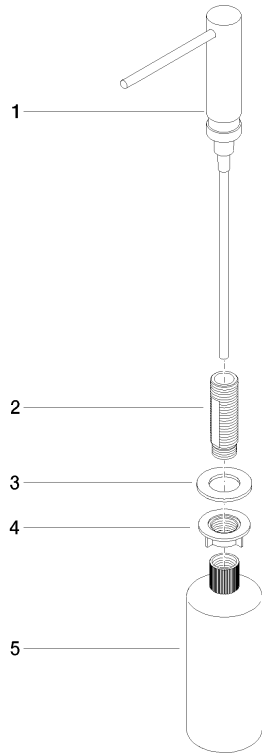

Dispenser without rosette - Champagne (22kt Gold)

ELIO

82 424 970

- 124mm projection
- 500 ml bottle
- can be filled from the top
- rotating pump head
- height 125 mm
- width 30mm
- hole diameter 25 mm

Fits ELIO, ENO, MEM, META SQUARE, SYNC and TARA ULTRA

Fits: ELIO, MEM, ENO, SYNC, TARA ULTRA, META SQUARE

	Champagne (22kt Gold)	82 424 970-47
	Chrome	82 424 970-00
	Brushed Platinum	82 424 970-06
	Platinum	82 424 970-08
	Durabrand (23kt Gold)	82 424 970-09
	Dark Chrome	82 424 970-19
	Brushed Durabrand (23kt Gold)	82 424 970-28
	Matte Black	82 424 970-33
	Brushed Champagne (22kt Gold)	82 424 970-46
	Brushed Chrome	82 424 970-93
	Brushed Dark Platinum	82 424 970-99

82 424 970

mm [inches]

82 424 970

Parts for other  
finishes can be found  
here: [Chrome](#)

### Spare parts list

No.	Item Number	Name	Quantity used	Delivery time
	90 10 10 539 00-47	dispenser	5	30