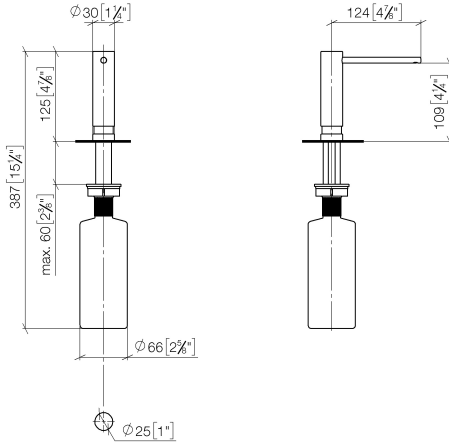

Dispenser without rosette - Champagne (22kt Gold)

ELIO

82 424 970

- 124mm projection
- 500 ml bottle
- can be filled from the top
- rotating pump head
- height 125 mm
- width 30mm
- hole diameter 25 mm

Fits ELIO, ENO, MEM, META SQUARE, SYNC and TARA ULTRA

Fits: ELIO, MEM, ENO, SYNC, TARA ULTRA, META SQUARE

	Champagne (22kt Gold)	82 424 970-47
	Chrome	82 424 970-00
	Brushed Platinum	82 424 970-06
	Platinum	82 424 970-08
	Durabrand (23kt Gold)	82 424 970-09
	Dark Chrome	82 424 970-19
	Brushed Durabrand (23kt Gold)	82 424 970-28
	Matte Black	82 424 970-33
	Brushed Champagne (22kt Gold)	82 424 970-46
	Brushed Chrome	82 424 970-93
	Brushed Dark Platinum	82 424 970-99

82 424 970

mm [inches]

82 424 970

Parts for other  
finishes can be found  
here: [Chrome](#)

### Spare parts list

No.	Item Number	Name	Quantity used	Delivery time
	90 10 10 539 00-47	dispenser	5	30