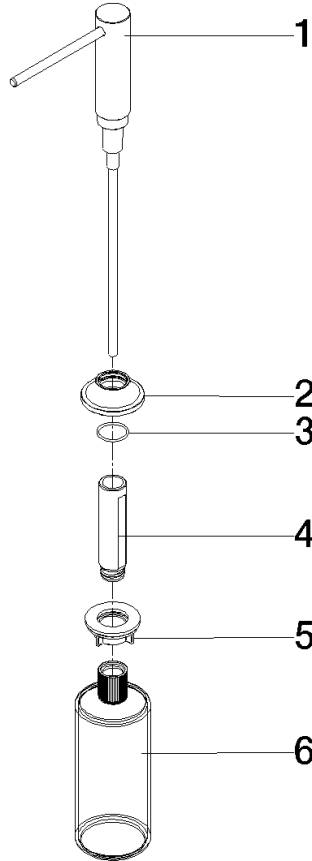

82 434 809

- 140mm projection
- 500 ml bottle
- can be filled from the top
- rotating pump head
- height 124 mm
- rosette Ø 55 mm
- hole diameter 25 mm

	Brushed Platinum	82 434 809-06
	Chrome	82 434 809-00
	Platinum	82 434 809-08
	Durabross (23kt Gold)	82 434 809-09
	Dark Chrome	82 434 809-19
	Brushed Durabross (23kt Gold)	82 434 809-28
	Matte Black	82 434 809-33
	Brushed Champagne (22kt Gold)	82 434 809-46
	Champagne (22kt Gold)	82 434 809-47
	Brushed Chrome	82 434 809-93
	Brushed Dark Platinum	82 434 809-99

82 434 809

mm [inches]

82 434 809

Parts for other finishes can be found here: [Chrome](#)

Spare parts list

No.	Item Number	Name	Quantity used	Delivery time
1	90 10 10 534 00-06	dispenser	1	10
2	90 27 87 042 00-06	rosette	1	-
Spare part can no longer be ordered, please order the replacement item				
3	09 14 10 112 90	seal	1	2
4	08 10 10 527 90	holder	1	2
5	05 23 10 001 00 90	fixing set	1	2
6	90 10 10 603 00 90	container	1	2