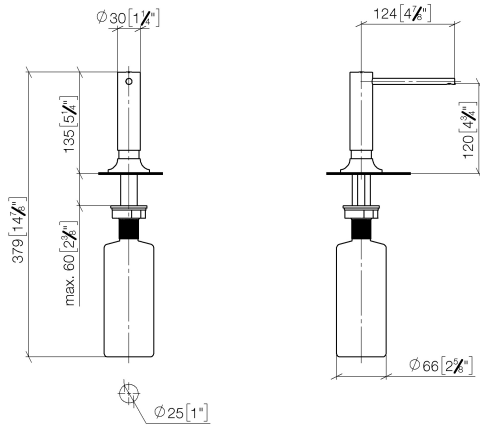

82 434 809

- 140mm projection
- 500 ml bottle
- can be filled from the top
- rotating pump head
- height 124 mm
- rosette Ø 55 mm
- hole diameter 25 mm

	Brushed Platinum	82 434 809-06
	Chrome	82 434 809-00
	Platinum	82 434 809-08
	Durabross (23kt Gold)	82 434 809-09
	Dark Chrome	82 434 809-19
	Brushed Durabross (23kt Gold)	82 434 809-28
	Matte Black	82 434 809-33
	Brushed Champagne (22kt Gold)	82 434 809-46
	Champagne (22kt Gold)	82 434 809-47
	Brushed Chrome	82 434 809-93
	Brushed Dark Platinum	82 434 809-99

82 434 809

mm [inches]

82 434 809

Parts for other finishes can be found here: [Chrome](#)

Spare parts list

No.	Item Number	Name	Quantity used	Delivery time
1	90 10 10 534 00-06	dispenser	1	10
2	90 27 87 042 00-06	rosette	1	-
Spare part can no longer be ordered, please order the replacement item				
3	09 14 10 112 90	seal	1	2
4	08 10 10 527 90	holder	1	2
5	05 23 10 001 00 90	fixing set	1	2
6	90 10 10 603 00 90	container	1	2