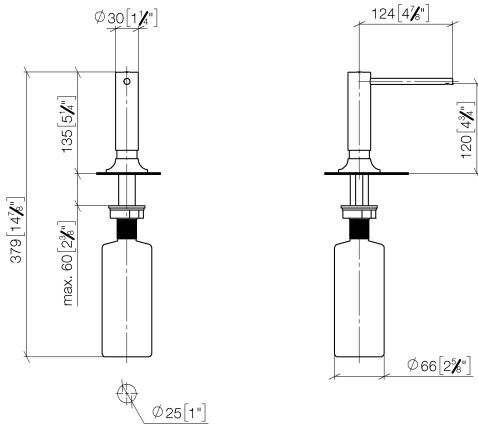

82 434 809

- 140mm projection
- 500 ml bottle
- can be filled from the top
- rotating pump head
- height 124 mm
- rosette Ø 55 mm
- hole diameter 25 mm

	Platinum	82 434 809-08
	Chrome	82 434 809-00
	Brushed Platinum	82 434 809-06
	Durabress (23kt Gold)	82 434 809-09
	Dark Chrome	82 434 809-19
	Brushed Durabress (23kt Gold)	82 434 809-28
	Matte Black	82 434 809-33
	Brushed Champagne (22kt Gold)	82 434 809-46
	Champagne (22kt Gold)	82 434 809-47
	Brushed Chrome	82 434 809-93
	Brushed Dark Platinum	82 434 809-99

82 434 809

mm [inches]

82 434 809

Parts for other finishes can be found here: [Chrome](#)

Spare parts list

No.	Item Number	Name	Quantity used	Delivery time
1	90 10 10 534 00-08	dispenser	1	40
2	90 27 87 042 00-08	rosette	1	-
Spare part can no longer be ordered, please order the replacement item				
3	09 14 10 112 90	seal	1	2
4	08 10 10 527 90	holder	1	2
5	05 23 10 001 00 90	fixing set	1	2
6	90 10 10 603 00 90	container	1	2