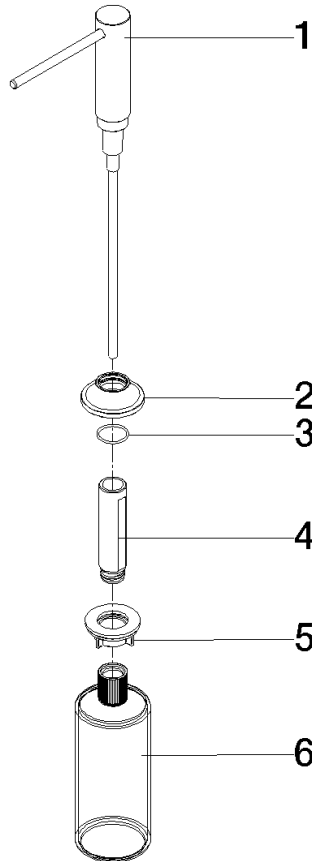

82 434 809

- 140mm projection
- 500 ml bottle
- can be filled from the top
- rotating pump head
- height 124 mm
- rosette Ø 55 mm
- hole diameter 25 mm

	Dark Chrome	82 434 809-19
	Chrome	82 434 809-00
	Brushed Platinum	82 434 809-06
	Platinum	82 434 809-08
	Durabrand (23kt Gold)	82 434 809-09
	Brushed Durabrand (23kt Gold)	82 434 809-28
	Matte Black	82 434 809-33
	Brushed Champagne (22kt Gold)	82 434 809-46
	Champagne (22kt Gold)	82 434 809-47
	Brushed Chrome	82 434 809-93
	Brushed Dark Platinum	82 434 809-99

82 434 809

mm [inches]

82 434 809

Parts for other finishes can be found here: [Chrome](#)

### Spare parts list

No.	Item Number	Name	Quantity used	Delivery time
1	90 10 10 534 00-19	dispenser	1	20
2	90 27 87 042 00-19	rosette	1	-
Spare part can no longer be ordered, please order the replacement item				
3	09 14 10 112 90	seal	1	2
4	08 10 10 527 90	holder	1	2
5	05 23 10 001 00 90	fixing set	1	2
6	90 10 10 603 00 90	container	1	2