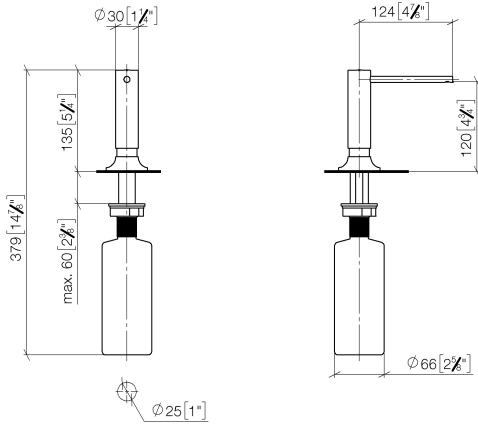

82 434 809

- 140mm projection
- 500 ml bottle
- can be filled from the top
- rotating pump head
- height 124 mm
- rosette Ø 55 mm
- hole diameter 25 mm

	Dark Chrome	82 434 809-19
	Chrome	82 434 809-00
	Brushed Platinum	82 434 809-06
	Platinum	82 434 809-08
	Durabrand (23kt Gold)	82 434 809-09
	Brushed Durabrand (23kt Gold)	82 434 809-28
	Matte Black	82 434 809-33
	Brushed Champagne (22kt Gold)	82 434 809-46
	Champagne (22kt Gold)	82 434 809-47
	Brushed Chrome	82 434 809-93
	Brushed Dark Platinum	82 434 809-99

82 434 809

mm [inches]

82 434 809

Parts for other finishes can be found here: [Chrome](#)

### Spare parts list

No.	Item Number	Name	Quantity used	Delivery time
1	90 10 10 534 00-19	dispenser	1	20
2	90 27 87 042 00-19	rosette	1	-
Spare part can no longer be ordered, please order the replacement item				
3	09 14 10 112 90	seal	1	2
4	08 10 10 527 90	holder	1	2
5	05 23 10 001 00 90	fixing set	1	2
6	90 10 10 603 00 90	container	1	2