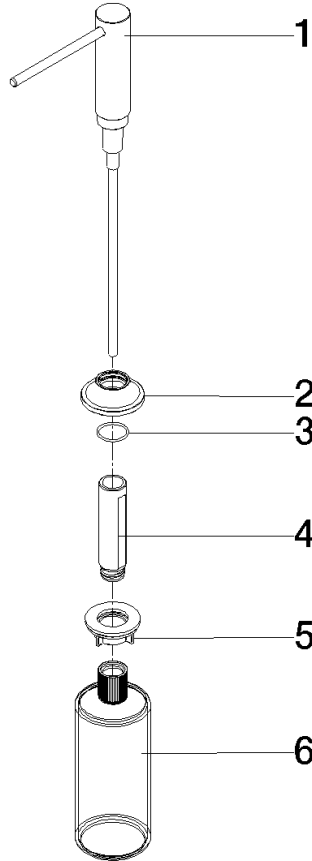

82 434 809

- 140mm projection
- 500 ml bottle
- can be filled from the top
- rotating pump head
- height 124 mm
- rosette Ø 55 mm
- hole diameter 25 mm

	Matte Black	82 434 809-33
	Chrome	82 434 809-00
	Brushed Platinum	82 434 809-06
	Platinum	82 434 809-08
	Durabrand (23kt Gold)	82 434 809-09
	Dark Chrome	82 434 809-19
	Brushed Durabrand (23kt Gold)	82 434 809-28
	Brushed Champagne (22kt Gold)	82 434 809-46
	Champagne (22kt Gold)	82 434 809-47
	Brushed Chrome	82 434 809-93
	Brushed Dark Platinum	82 434 809-99

82 434 809

mm [inches]

82 434 809

Parts for other finishes can be found here: [Chrome](#)

Spare parts list

No.	Item Number	Name	Quantity used	Delivery time
1	90 10 10 534 00-33	dispenser	1	30
2	90 27 87 042 00-33	rosette	1	-
Spare part can no longer be ordered, please order the replacement item				
3	09 14 10 112 90	seal	1	2
4	08 10 10 527 90	holder	1	2
5	05 23 10 001 00 90	fixing set	1	2
6	90 10 10 603 00 90	container	1	2