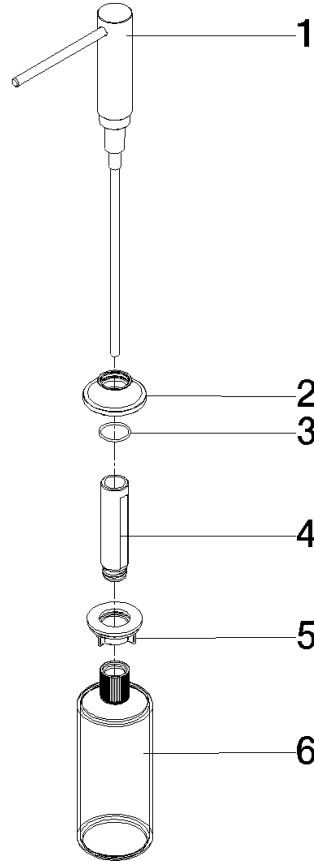

82 434 809

- 140mm projection
- 500 ml bottle
- can be filled from the top
- rotating pump head
- height 124 mm
- rosette Ø 55 mm
- hole diameter 25 mm

	Brushed Champagne (22kt Gold)	82 434 809-46
	Chrome	82 434 809-00
	Brushed Platinum	82 434 809-06
	Platinum	82 434 809-08
	Durabronze (23kt Gold)	82 434 809-09
	Dark Chrome	82 434 809-19
	Brushed Durabronze (23kt Gold)	82 434 809-28
	Matte Black	82 434 809-33
	Champagne (22kt Gold)	82 434 809-47
	Brushed Chrome	82 434 809-93
	Brushed Dark Platinum	82 434 809-99

82 434 809

mm [inches]

82 434 809

Parts for other finishes can be found here: [Chrome](#)

### Spare parts list

No.	Item Number	Name	Quantity used	Delivery time
1	90 10 10 534 00-46	dispenser	1	30
2	90 27 87 042 00-46	rosette	1	-
Spare part can no longer be ordered, please order the replacement item				
3	09 14 10 112 90	seal	1	2
4	08 10 10 527 90	holder	1	2
5	05 23 10 001 00 90	fixing set	1	2
6	90 10 10 603 00 90	container	1	2