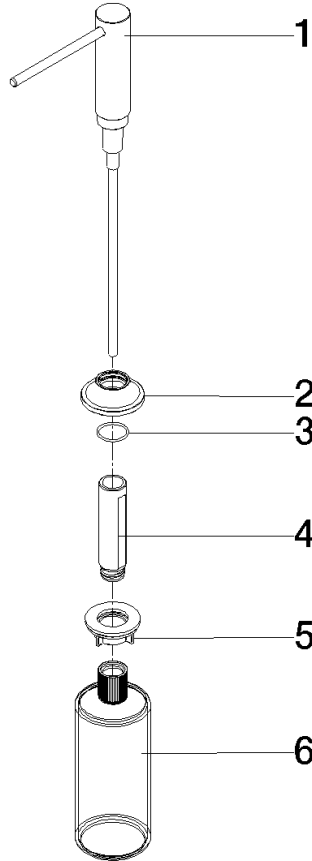

82 434 809

- 140mm projection
- 500 ml bottle
- can be filled from the top
- rotating pump head
- height 124 mm
- rosette Ø 55 mm
- hole diameter 25 mm

	Champagne (22kt Gold)	82 434 809-47
	Chrome	82 434 809-00
	Brushed Platinum	82 434 809-06
	Platinum	82 434 809-08
	Durabrand (23kt Gold)	82 434 809-09
	Dark Chrome	82 434 809-19
	Brushed Durabrand (23kt Gold)	82 434 809-28
	Matte Black	82 434 809-33
	Brushed Champagne (22kt Gold)	82 434 809-46
	Brushed Chrome	82 434 809-93
	Brushed Dark Platinum	82 434 809-99

82 434 809

mm [inches]

82 434 809

Parts for other finishes can be found here: [Chrome](#)

Spare parts list

No.	Item Number	Name	Quantity used	Delivery time
1	90 10 10 534 00-47	dispenser	1	30
2	90 27 87 042 00-47	rosette	1	-
Spare part can no longer be ordered, please order the replacement item				
3	09 14 10 112 90	seal	1	2
4	08 10 10 527 90	holder	1	2
5	05 23 10 001 00 90	fixing set	1	2
6	90 10 10 603 00 90	container	1	2