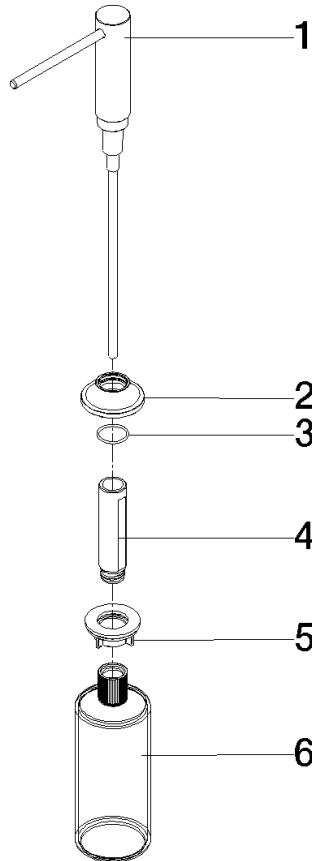

82 434 809

- 140mm projection
- 500 ml bottle
- can be filled from the top
- rotating pump head
- height 124 mm
- rosette Ø 55 mm
- hole diameter 25 mm

	Brushed Chrome	82 434 809-93
	Chrome	82 434 809-00
	Brushed Platinum	82 434 809-06
	Platinum	82 434 809-08
	Durabrand (23kt Gold)	82 434 809-09
	Dark Chrome	82 434 809-19
	Brushed Durabrand (23kt Gold)	82 434 809-28
	Matte Black	82 434 809-33
	Brushed Champagne (22kt Gold)	82 434 809-46
	Champagne (22kt Gold)	82 434 809-47
	Brushed Dark Platinum	82 434 809-99

82 434 809

mm [inches]

82 434 809

Parts for other finishes can be found here: [Chrome](#)

Spare parts list

No.	Item Number	Name	Quantity used	Delivery time
1	90 10 10 534 00-93	dispenser	1	20
2	90 27 87 042 00-93	rosette	1	-
Spare part can no longer be ordered, please order the replacement item				
3	09 14 10 112 90	seal	1	2
4	08 10 10 527 90	holder	1	2
5	05 23 10 001 00 90	fixing set	1	2
6	90 10 10 603 00 90	container	1	2