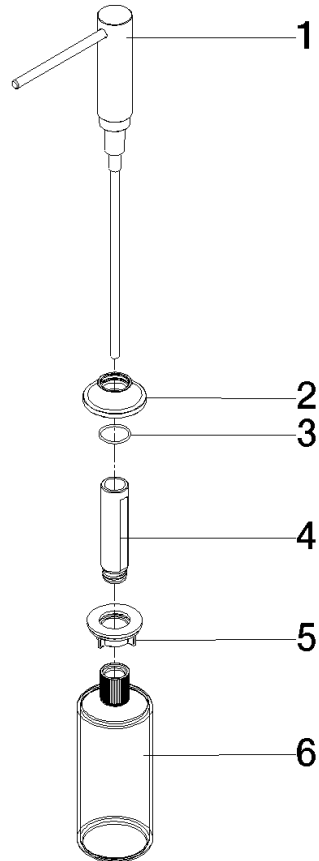

82 434 809

- 140mm projection
- 500 ml bottle
- can be filled from the top
- rotating pump head
- height 124 mm
- rosette Ø 55 mm
- hole diameter 25 mm

	Brushed Dark Platinum	82 434 809-99
	Chrome	82 434 809-00
	Brushed Platinum	82 434 809-06
	Platinum	82 434 809-08
	Durabronze (23kt Gold)	82 434 809-09
	Dark Chrome	82 434 809-19
	Brushed Durabronze (23kt Gold)	82 434 809-28
	Matte Black	82 434 809-33
	Brushed Champagne (22kt Gold)	82 434 809-46
	Champagne (22kt Gold)	82 434 809-47
	Brushed Chrome	82 434 809-93

82 434 809

mm [inches]

82 434 809

Parts for other finishes can be found here: [Chrome](#)

Spare parts list

No.	Item Number	Name	Quantity used	Delivery time
1	90 10 10 534 00-99	dispenser	1	30
2	90 27 87 042 00-99	rosette	1	-
Spare part can no longer be ordered, please order the replacement item				
3	09 14 10 112 90	seal	1	2
4	08 10 10 527 90	holder	1	2
5	05 23 10 001 00 90	fixing set	1	2
6	90 10 10 603 00 90	container	1	2