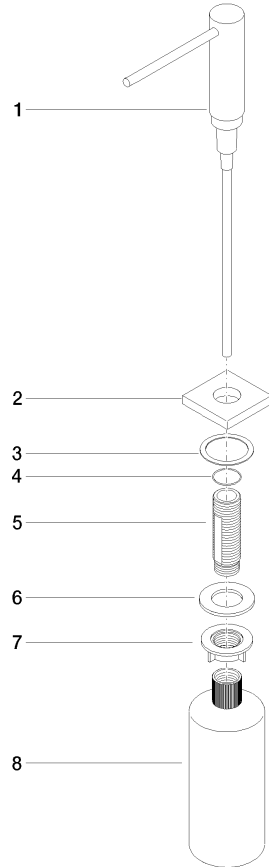

Dispenser with rosette - Brushed Platinum

LOT

82 439 970

- 124mm projection
- 500 ml bottle
- can be filled from the top
- rotating pump head
- height 124 mm
- hole diameter 25 mm
- individual rosette 55 x 55 mm

Fits LOT

	Brushed Platinum	82 439 970-06
	Chrome	82 439 970-00
	Platinum	82 439 970-08
	Durabrace (23kt Gold)	82 439 970-09
	Dark Chrome	82 439 970-19
	Brushed Durabrace (23kt Gold)	82 439 970-28
	Brushed Champagne (22kt Gold)	82 439 970-46
	Champagne (22kt Gold)	82 439 970-47
	Brushed Chrome	82 439 970-93
	Brushed Dark Platinum	82 439 970-99

Dispenser with rosette - Brushed Platinum

LOT

82 439 970

mm [inches]

82 439 970

Parts for other finishes can be found here: [Chrome](#)

Spare parts list

No.	Item Number	Name	Quantity used	Delivery time
1	90 10 10 538 00-06	dispenser	1	10
2	08 27 97 505-06	rosette	1	10
3	08 10 10 624 90	disc	1	2
4	09 14 10 151 90	seal	1	2
5	08 10 10 527 90	holder	1	2
6	09 14 05 014 90	seal	1	2
7	08 10 10 517 90	nut	1	2
8	90 10 10 603 00 90	container	1	2