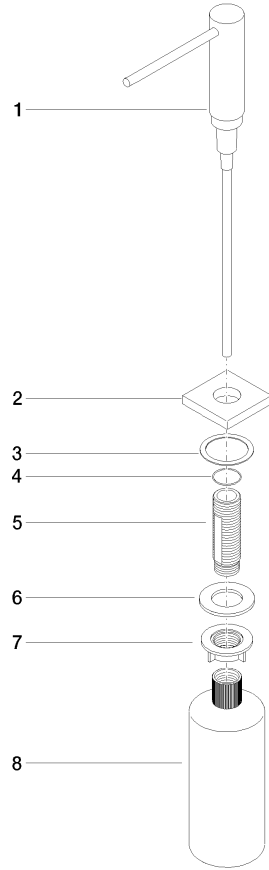

Dispenser with rosette - Platinum

LOT

82 439 970

- 124mm projection
- 500 ml bottle
- can be filled from the top
- rotating pump head
- height 124 mm
- hole diameter 25 mm
- individual rosette 55 x 55 mm

Fits LOT

	Platinum	82 439 970-08
	Chrome	82 439 970-00
	Brushed Platinum	82 439 970-06
	Durabronze (23kt Gold)	82 439 970-09
	Dark Chrome	82 439 970-19
	Brushed Durabronze (23kt Gold)	82 439 970-28
	Brushed Champagne (22kt Gold)	82 439 970-46
	Champagne (22kt Gold)	82 439 970-47
	Brushed Chrome	82 439 970-93
	Brushed Dark Platinum	82 439 970-99

Dispenser with rosette - Platinum

LOT

82 439 970

mm [inches]

82 439 970

Parts for other finishes can be found here: [Chrome](#)

Spare parts list

No.	Item Number	Name	Quantity used	Delivery time
1	90 10 10 538 00-08	dispenser	1	40
2	08 27 97 505-08	rosette	1	60
3	08 10 10 624 90	disc	1	2
4	09 14 10 151 90	seal	1	2
5	08 10 10 527 90	holder	1	2
6	09 14 05 014 90	seal	1	2
7	08 10 10 517 90	nut	1	2
8	90 10 10 603 00 90	container	1	2