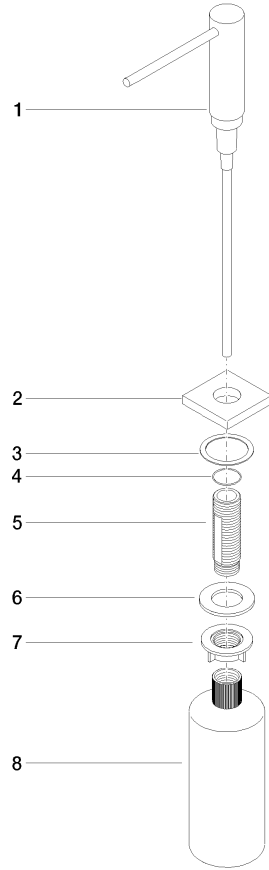

Dispenser with rosette - Brushed Champagne (22kt Gold)

LOT

82 439 970

- 124mm projection
- 500 ml bottle
- can be filled from the top
- rotating pump head
- height 124 mm
- hole diameter 25 mm
- individual rosette 55 x 55 mm

Fits LOT

	Brushed Champagne (22kt Gold)	82 439 970-46
	Chrome	82 439 970-00
	Brushed Platinum	82 439 970-06
	Platinum	82 439 970-08
	Durabress (23kt Gold)	82 439 970-09
	Dark Chrome	82 439 970-19
	Brushed Durabress (23kt Gold)	82 439 970-28
	Champagne (22kt Gold)	82 439 970-47
	Brushed Chrome	82 439 970-93
	Brushed Dark Platinum	82 439 970-99

Dispenser with rosette - Brushed Champagne (22kt Gold)

LOT

82 439 970

mm [inches]

82 439 970

Parts for other finishes can be found here: [Chrome](#)

Spare parts list

No.	Item Number	Name	Quantity used	Delivery time
1	90 10 10 538 00-46	dispenser	1	30
2	08 27 97 505-46	rosette	1	30
3	08 10 10 624 90	disc	1	2
4	09 14 10 151 90	seal	1	2
5	08 10 10 527 90	holder	1	2
6	09 14 05 014 90	seal	1	2
7	08 10 10 517 90	nut	1	2
8	90 10 10 603 00 90	container	1	2