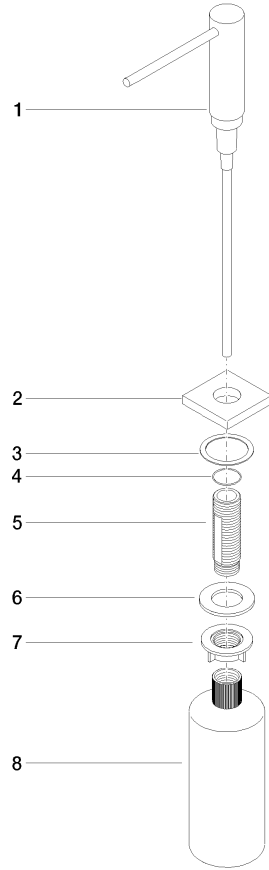

Dispenser with rosette - Champagne (22kt Gold)

LOT

82 439 970

- 124mm projection
- 500 ml bottle
- can be filled from the top
- rotating pump head
- height 124 mm
- hole diameter 25 mm
- individual rosette 55 x 55 mm

Fits LOT

	Champagne (22kt Gold)	82 439 970-47
	Chrome	82 439 970-00
	Brushed Platinum	82 439 970-06
	Platinum	82 439 970-08
	Durabrand (23kt Gold)	82 439 970-09
	Dark Chrome	82 439 970-19
	Brushed Durabrand (23kt Gold)	82 439 970-28
	Brushed Champagne (22kt Gold)	82 439 970-46
	Brushed Chrome	82 439 970-93
	Brushed Dark Platinum	82 439 970-99

Dispenser with rosette - Champagne (22kt Gold)

LOT

82 439 970

mm [inches]

82 439 970

Parts for other finishes can be found here: [Chrome](#)

Spare parts list

No.	Item Number	Name	Quantity used	Delivery time
1	90 10 10 538 00-47	dispenser	1	30
2	08 27 97 505-47	rosette	1	30
3	08 10 10 624 90	disc	1	2
4	09 14 10 151 90	seal	1	2
5	08 10 10 527 90	holder	1	2
6	09 14 05 014 90	seal	1	2
7	08 10 10 517 90	nut	1	2
8	90 10 10 603 00 90	container	1	2