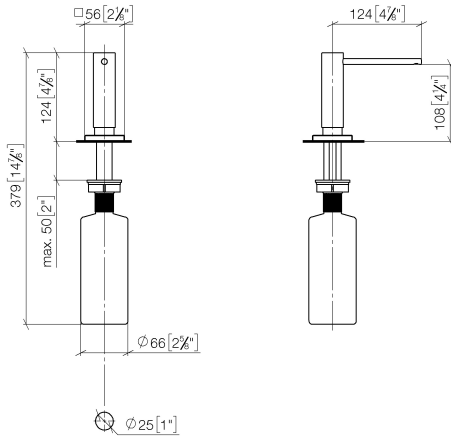

**Dispenser with rosette - Brushed Chrome**

LOT

82 439 970

- 124mm projection
- 500 ml bottle
- can be filled from the top
- rotating pump head
- height 124 mm
- hole diameter 25 mm
- individual rosette 55 x 55 mm

Fits LOT

	Brushed Chrome	82 439 970-93
	Chrome	82 439 970-00
	Brushed Platinum	82 439 970-06
	Platinum	82 439 970-08
	Durabress (23kt Gold)	82 439 970-09
	Dark Chrome	82 439 970-19
	Brushed Durabress (23kt Gold)	82 439 970-28
	Brushed Champagne (22kt Gold)	82 439 970-46
	Champagne (22kt Gold)	82 439 970-47
	Brushed Dark Platinum	82 439 970-99

Dispenser with rosette - Brushed Chrome

LOT

82 439 970

mm [inches]

82 439 970

Parts for other finishes can be found here: [Chrome](#)

Spare parts list

No.	Item Number	Name	Quantity used	Delivery time
1	90 10 10 538 00-93	dispenser	1	20
2	08 27 97 505-93	rosette	1	20
3	08 10 10 624 90	disc	1	2
4	09 14 10 151 90	seal	1	2
5	08 10 10 527 90	holder	1	2
6	09 14 05 014 90	seal	1	2
7	08 10 10 517 90	nut	1	2
8	90 10 10 603 00 90	container	1	2