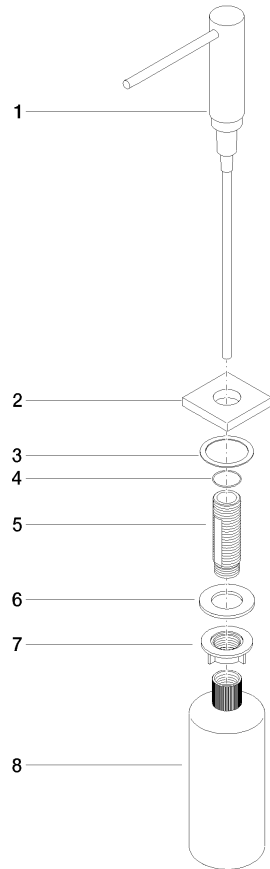

**Dispenser with rosette - Brushed Chrome**

LOT

82 439 970

- 124mm projection
- 500 ml bottle
- can be filled from the top
- rotating pump head
- height 124 mm
- hole diameter 25 mm
- individual rosette 55 x 55 mm

Fits LOT

	Brushed Chrome	82 439 970-93
	Chrome	82 439 970-00
	Brushed Platinum	82 439 970-06
	Platinum	82 439 970-08
	Durabress (23kt Gold)	82 439 970-09
	Dark Chrome	82 439 970-19
	Brushed Durabress (23kt Gold)	82 439 970-28
	Brushed Champagne (22kt Gold)	82 439 970-46
	Champagne (22kt Gold)	82 439 970-47
	Brushed Dark Platinum	82 439 970-99

Dispenser with rosette - Brushed Chrome

LOT

82 439 970

mm [inches]

82 439 970

Parts for other finishes can be found here: [Chrome](#)

Spare parts list

No.	Item Number	Name	Quantity used	Delivery time
1	90 10 10 538 00-93	dispenser	1	20
2	08 27 97 505-93	rosette	1	20
3	08 10 10 624 90	disc	1	2
4	09 14 10 151 90	seal	1	2
5	08 10 10 527 90	holder	1	2
6	09 14 05 014 90	seal	1	2
7	08 10 10 517 90	nut	1	2
8	90 10 10 603 00 90	container	1	2