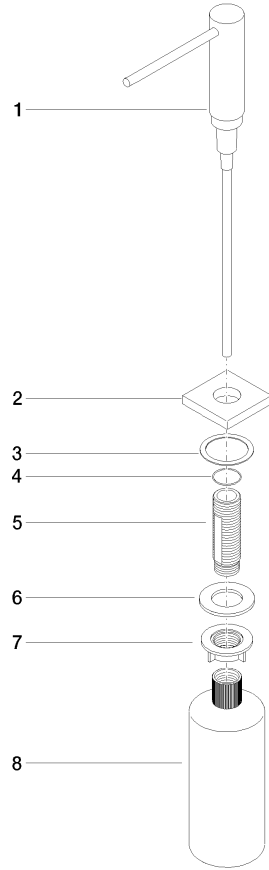

Dispenser with rosette - Brushed Dark Platinum

LOT

82 439 970

- 124mm projection
- 500 ml bottle
- can be filled from the top
- rotating pump head
- height 124 mm
- hole diameter 25 mm
- individual rosette 55 x 55 mm

Fits LOT

	Brushed Dark Platinum	82 439 970-99
	Chrome	82 439 970-00
	Brushed Platinum	82 439 970-06
	Platinum	82 439 970-08
	Durabrand (23kt Gold)	82 439 970-09
	Dark Chrome	82 439 970-19
	Brushed Durabrand (23kt Gold)	82 439 970-28
	Brushed Champagne (22kt Gold)	82 439 970-46
	Champagne (22kt Gold)	82 439 970-47
	Brushed Chrome	82 439 970-93

Dispenser with rosette - Brushed Dark Platinum

LOT

82 439 970

mm [inches]

82 439 970

Parts for other finishes can be found here: [Chrome](#)

Spare parts list

No.	Item Number	Name	Quantity used	Delivery time
1	90 10 10 538 00-99	dispenser	1	30
2	08 27 97 505-99	rosette	1	30
3	08 10 10 624 90	disc	1	2
4	09 14 10 151 90	seal	1	2
5	08 10 10 527 90	holder	1	2
6	09 14 05 014 90	seal	1	2
7	08 10 10 517 90	nut	1	2
8	90 10 10 603 00 90	container	1	2