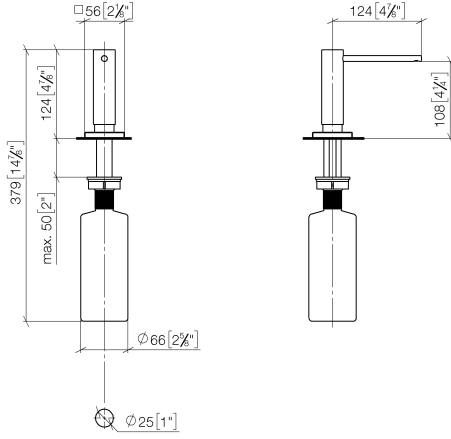

## Dispenser with rosette - Brushed Dark Platinum

LOT

82 439 970

- 124mm projection
- 500 ml bottle
- can be filled from the top
- rotating pump head
- height 124 mm
- hole diameter 25 mm
- individual rosette 55 x 55 mm

Fits LOT

	Brushed Dark Platinum	82 439 970-99
	Chrome	82 439 970-00
	Brushed Platinum	82 439 970-06
	Platinum	82 439 970-08
	Durabrand (23kt Gold)	82 439 970-09
	Dark Chrome	82 439 970-19
	Brushed Durabrand (23kt Gold)	82 439 970-28
	Brushed Champagne (22kt Gold)	82 439 970-46
	Champagne (22kt Gold)	82 439 970-47
	Brushed Chrome	82 439 970-93

Dispenser with rosette - Brushed Dark Platinum

LOT

82 439 970

mm [inches]

82 439 970

Parts for other finishes can be found here: [Chrome](#)

Spare parts list

No.	Item Number	Name	Quantity used	Delivery time
1	90 10 10 538 00-99	dispenser	1	30
2	08 27 97 505-99	rosette	1	30
3	08 10 10 624 90	disc	1	2
4	09 14 10 151 90	seal	1	2
5	08 10 10 527 90	holder	1	2
6	09 14 05 014 90	seal	1	2
7	08 10 10 517 90	nut	1	2
8	90 10 10 603 00 90	container	1	2