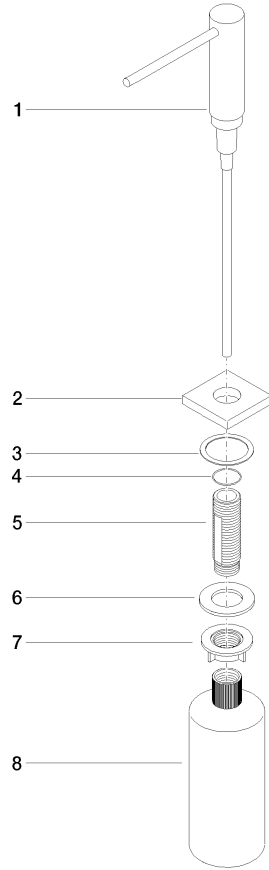

## Dispenser with rosette - Brushed Dark Platinum

LOT

82 439 970

- 124mm projection
- 500 ml bottle
- can be filled from the top
- rotating pump head
- height 124 mm
- hole diameter 25 mm
- individual rosette 55 x 55 mm

Fits LOT

	Brushed Dark Platinum	82 439 970-99
	Chrome	82 439 970-00
	Brushed Platinum	82 439 970-06
	Platinum	82 439 970-08
	Durabrand (23kt Gold)	82 439 970-09
	Dark Chrome	82 439 970-19
	Brushed Durabrand (23kt Gold)	82 439 970-28
	Brushed Champagne (22kt Gold)	82 439 970-46
	Champagne (22kt Gold)	82 439 970-47
	Brushed Chrome	82 439 970-93

Dispenser with rosette - Brushed Dark Platinum

LOT

82 439 970

mm [inches]

82 439 970

Parts for other finishes can be found here: [Chrome](#)

Spare parts list

No.	Item Number	Name	Quantity used	Delivery time
1	90 10 10 538 00-99	dispenser	1	30
2	08 27 97 505-99	rosette	1	30
3	08 10 10 624 90	disc	1	2
4	09 14 10 151 90	seal	1	2
5	08 10 10 527 90	holder	1	2
6	09 14 05 014 90	seal	1	2
7	08 10 10 517 90	nut	1	2
8	90 10 10 603 00 90	container	1	2