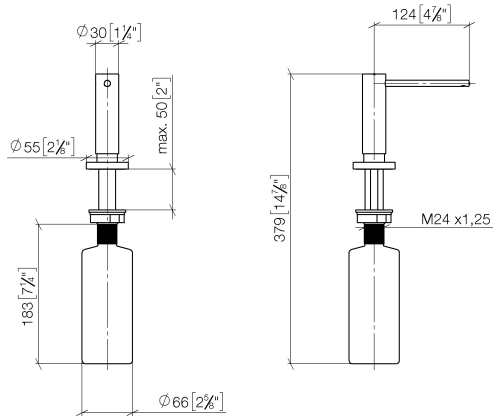

Dispenser with rosette - Platinum

ELIO

82 444 970

- 124mm projection
- 500 ml bottle
- can be filled from the top
- rotating pump head
- height 124 mm
- rosette Ø 55 mm
- hole diameter 25 mm

Fits ELIO, ENO, MEM, META SQUARE, SYNC, TARA and TARA ULTRA

Fits: ELIO, MEM, TARA, TARA ULTRA, META SQUARE

	Platinum	82 444 970-08
	Chrome	82 444 970-00
	Brushed Platinum	82 444 970-06
	Durabross (23kt Gold)	82 444 970-09
	Dark Chrome	82 444 970-19
	Brushed Durabross (23kt Gold)	82 444 970-28
	Matte Black	82 444 970-33
	Brushed Champagne (22kt Gold)	82 444 970-46
	Champagne (22kt Gold)	82 444 970-47
	Brushed Chrome	82 444 970-93
	Brushed Dark Platinum	82 444 970-99

82 444 970

mm [inches]

82 444 970

Parts for other finishes can be found here: [Chrome](#)

Spare parts list

No.	Item Number	Name	Quantity used	Delivery time
1	90 10 10 538 00-08	dispenser	1	40
2	90 27 97 506 00-08	rosette	1	40
3	09 14 10 151 90	seal	1	2
4	08 10 10 527 90	holder	1	2
5	05 23 10 001 00 90	fixing set	1	2
6	90 10 10 603 00 90	container	1	2