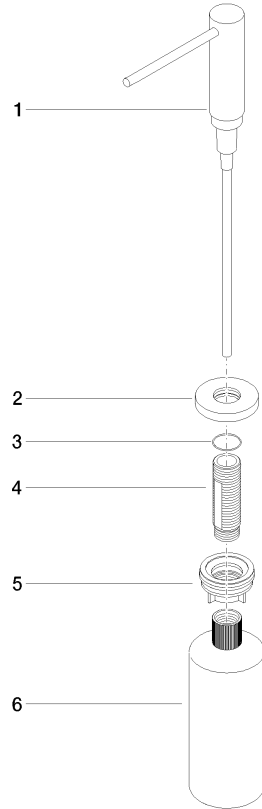

Dispenser with rosette - Platinum

ELIO

82 444 970

- 124mm projection
- 500 ml bottle
- can be filled from the top
- rotating pump head
- height 124 mm
- rosette Ø 55 mm
- hole diameter 25 mm

Fits ELIO, ENO, MEM, META SQUARE, SYNC, TARA and TARA ULTRA

Fits: ELIO, MEM, TARA, TARA ULTRA, META SQUARE

	Platinum	82 444 970-08
	Chrome	82 444 970-00
	Brushed Platinum	82 444 970-06
	Durabross (23kt Gold)	82 444 970-09
	Dark Chrome	82 444 970-19
	Brushed Durabross (23kt Gold)	82 444 970-28
	Matte Black	82 444 970-33
	Brushed Champagne (22kt Gold)	82 444 970-46
	Champagne (22kt Gold)	82 444 970-47
	Brushed Chrome	82 444 970-93
	Brushed Dark Platinum	82 444 970-99

82 444 970

mm [inches]

82 444 970

Parts for other finishes can be found here: [Chrome](#)

Spare parts list

No.	Item Number	Name	Quantity used	Delivery time
1	90 10 10 538 00-08	dispenser	1	40
2	90 27 97 506 00-08	rosette	1	40
3	09 14 10 151 90	seal	1	2
4	08 10 10 527 90	holder	1	2
5	05 23 10 001 00 90	fixing set	1	2
6	90 10 10 603 00 90	container	1	2