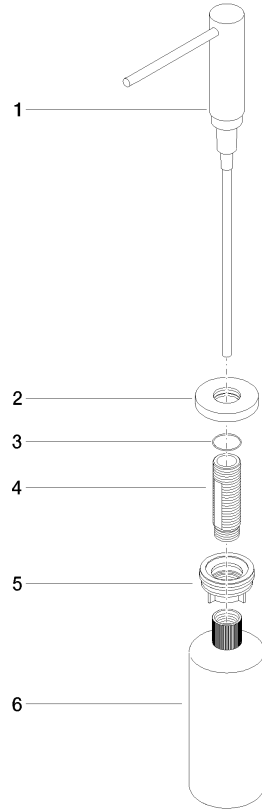

Dispenser with rosette - Durabronz (23kt Gold)

ELIO

82 444 970

- 124mm projection
- 500 ml bottle
- can be filled from the top
- rotating pump head
- height 124 mm
- rosette Ø 55 mm
- hole diameter 25 mm

Fits ELIO, ENO, MEM, META SQUARE, SYNC, TARA and TARA ULTRA

Fits: ELIO, MEM, TARA, TARA ULTRA, META SQUARE

	Durabronz (23kt Gold)	82 444 970-09
	Chrome	82 444 970-00
	Brushed Platinum	82 444 970-06
	Platinum	82 444 970-08
	Dark Chrome	82 444 970-19
	Brushed Durabronz (23kt Gold)	82 444 970-28
	Matte Black	82 444 970-33
	Brushed Champagne (22kt Gold)	82 444 970-46
	Champagne (22kt Gold)	82 444 970-47
	Brushed Chrome	82 444 970-93
	Brushed Dark Platinum	82 444 970-99

82 444 970

mm [inches]

82 444 970

Parts for other finishes can be found here: [Chrome](#)

Spare parts list

No.	Item Number	Name	Quantity used	Delivery time
1	90 10 10 538 00-09	dispenser	1	40
2	90 27 97 506 00-09	rosette	1	40
3	09 14 10 151 90	seal	1	2
4	08 10 10 527 90	holder	1	2
5	05 23 10 001 00 90	fixing set	1	2
6	90 10 10 603 00 90	container	1	2