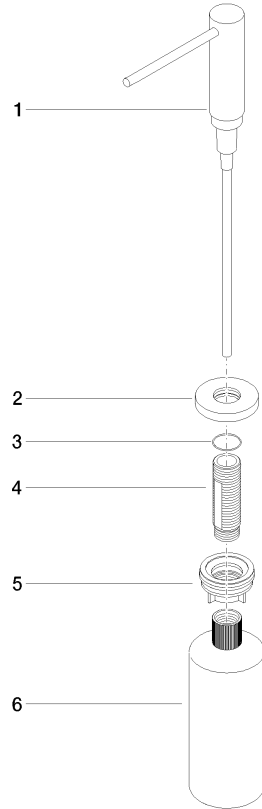

Dispenser with rosette - Dark Chrome

ELIO

82 444 970

- 124mm projection
- 500 ml bottle
- can be filled from the top
- rotating pump head
- height 124 mm
- rosette Ø 55 mm
- hole diameter 25 mm

Fits ELIO, ENO, MEM, META SQUARE, SYNC, TARA and TARA ULTRA

Fits: ELIO, MEM, TARA, TARA ULTRA, META SQUARE

	Dark Chrome	82 444 970-19
	Chrome	82 444 970-00
	Brushed Platinum	82 444 970-06
	Platinum	82 444 970-08
	Durabrass (23kt Gold)	82 444 970-09
	Brushed Durabrass (23kt Gold)	82 444 970-28
	Matte Black	82 444 970-33
	Brushed Champagne (22kt Gold)	82 444 970-46
	Champagne (22kt Gold)	82 444 970-47
	Brushed Chrome	82 444 970-93
	Brushed Dark Platinum	82 444 970-99

82 444 970

mm [inches]

82 444 970

Parts for other finishes can be found here: [Chrome](#)

Spare parts list

No.	Item Number	Name	Quantity used	Delivery time
1	90 10 10 538 00-19	dispenser	1	20
2	90 27 97 506 00-19	rosette	1	20
3	09 14 10 151 90	seal	1	2
4	08 10 10 527 90	holder	1	2
5	05 23 10 001 00 90	fixing set	1	2
6	90 10 10 603 00 90	container	1	2