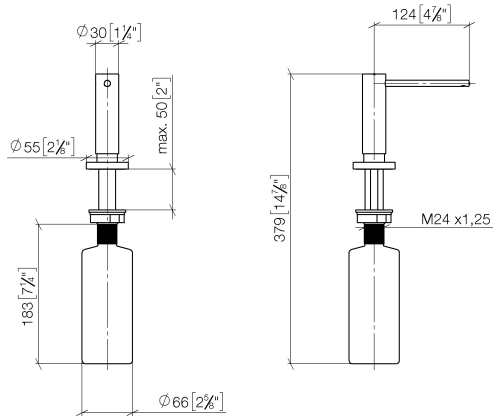

Dispenser with rosette - Dark Chrome

ELIO

82 444 970

- 124mm projection
- 500 ml bottle
- can be filled from the top
- rotating pump head
- height 124 mm
- rosette Ø 55 mm
- hole diameter 25 mm

Fits ELIO, ENO, MEM, META SQUARE, SYNC, TARA and TARA ULTRA

Fits: ELIO, MEM, TARA, TARA ULTRA, META SQUARE

	Dark Chrome	82 444 970-19
	Chrome	82 444 970-00
	Brushed Platinum	82 444 970-06
	Platinum	82 444 970-08
	Durabrass (23kt Gold)	82 444 970-09
	Brushed Durabrass (23kt Gold)	82 444 970-28
	Matte Black	82 444 970-33
	Brushed Champagne (22kt Gold)	82 444 970-46
	Champagne (22kt Gold)	82 444 970-47
	Brushed Chrome	82 444 970-93
	Brushed Dark Platinum	82 444 970-99

82 444 970

mm [inches]

82 444 970

Parts for other finishes can be found here: [Chrome](#)

Spare parts list

No.	Item Number	Name	Quantity used	Delivery time
1	90 10 10 538 00-19	dispenser	1	20
2	90 27 97 506 00-19	rosette	1	20
3	09 14 10 151 90	seal	1	2
4	08 10 10 527 90	holder	1	2
5	05 23 10 001 00 90	fixing set	1	2
6	90 10 10 603 00 90	container	1	2