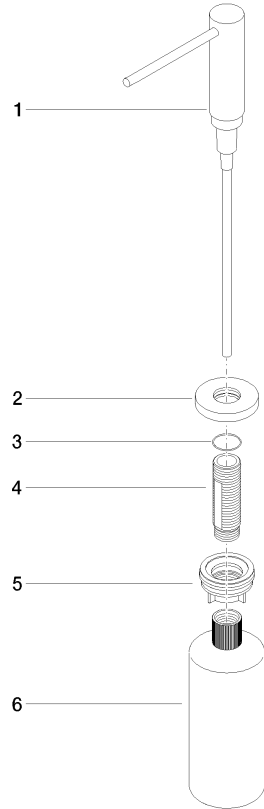

Dispenser with rosette - Matte Black

ELIO

82 444 970

- 124mm projection
- 500 ml bottle
- can be filled from the top
- rotating pump head
- height 124 mm
- rosette Ø 55 mm
- hole diameter 25 mm

Fits ELIO, ENO, MEM, META SQUARE, SYNC, TARA and TARA ULTRA

Fits: ELIO, MEM, TARA, TARA ULTRA, META SQUARE

	Matte Black	82 444 970-33
	Chrome	82 444 970-00
	Brushed Platinum	82 444 970-06
	Platinum	82 444 970-08
	Durabrand (23kt Gold)	82 444 970-09
	Dark Chrome	82 444 970-19
	Brushed Durabrand (23kt Gold)	82 444 970-28
	Brushed Champagne (22kt Gold)	82 444 970-46
	Champagne (22kt Gold)	82 444 970-47
	Brushed Chrome	82 444 970-93
	Brushed Dark Platinum	82 444 970-99

82 444 970

mm [inches]

82 444 970

Parts for other finishes can be found here: [Chrome](#)

Spare parts list

No.	Item Number	Name	Quantity used	Delivery time
1	90 10 10 538 00-33	dispenser	1	30
2	90 27 97 506 00-33	rosette	1	30
3	09 14 10 151 90	seal	1	2
4	08 10 10 527 90	holder	1	2
5	05 23 10 001 00 90	fixing set	1	2
6	90 10 10 603 00 90	container	1	2