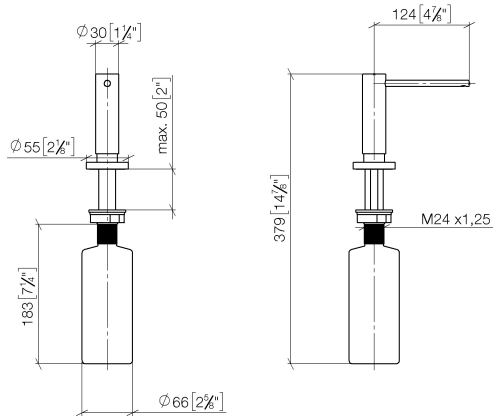

Dispenser with rosette - Matte Black

ELIO

82 444 970

- 124mm projection
- 500 ml bottle
- can be filled from the top
- rotating pump head
- height 124 mm
- rosette Ø 55 mm
- hole diameter 25 mm

Fits ELIO, ENO, MEM, META SQUARE, SYNC, TARA and TARA ULTRA

Fits: ELIO, MEM, TARA, TARA ULTRA, META SQUARE

	Matte Black	82 444 970-33
	Chrome	82 444 970-00
	Brushed Platinum	82 444 970-06
	Platinum	82 444 970-08
	Durabrand (23kt Gold)	82 444 970-09
	Dark Chrome	82 444 970-19
	Brushed Durabrand (23kt Gold)	82 444 970-28
	Brushed Champagne (22kt Gold)	82 444 970-46
	Champagne (22kt Gold)	82 444 970-47
	Brushed Chrome	82 444 970-93
	Brushed Dark Platinum	82 444 970-99

82 444 970

mm [inches]

82 444 970

Parts for other finishes can be found here: [Chrome](#)

Spare parts list

No.	Item Number	Name	Quantity used	Delivery time
1	90 10 10 538 00-33	dispenser	1	30
2	90 27 97 506 00-33	rosette	1	30
3	09 14 10 151 90	seal	1	2
4	08 10 10 527 90	holder	1	2
5	05 23 10 001 00 90	fixing set	1	2
6	90 10 10 603 00 90	container	1	2