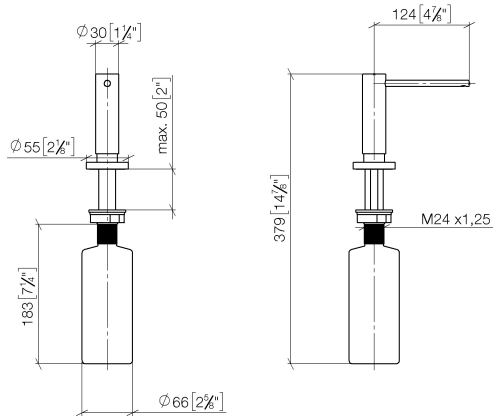

Dispenser with rosette - Brushed Champagne (22kt Gold)

ELIO

82 444 970

- 124mm projection
- 500 ml bottle
- can be filled from the top
- rotating pump head
- height 124 mm
- rosette Ø 55 mm
- hole diameter 25 mm

Fits ELIO, ENO, MEM, META SQUARE, SYNC, TARA and TARA ULTRA

Fits: ELIO, MEM, TARA, TARA ULTRA, META SQUARE

	Brushed Champagne (22kt Gold)	82 444 970-46
	Chrome	82 444 970-00
	Brushed Platinum	82 444 970-06
	Platinum	82 444 970-08
	Durabrand (23kt Gold)	82 444 970-09
	Dark Chrome	82 444 970-19
	Brushed Durabrand (23kt Gold)	82 444 970-28
	Matte Black	82 444 970-33
	Champagne (22kt Gold)	82 444 970-47
	Brushed Chrome	82 444 970-93
	Brushed Dark Platinum	82 444 970-99

82 444 970

mm [inches]

82 444 970

Parts for other finishes can be found here: [Chrome](#)

Spare parts list

No.	Item Number	Name	Quantity used	Delivery time
1	90 10 10 538 00-46	dispenser	1	30
2	90 27 97 506 00-46	rosette	1	30
3	09 14 10 151 90	seal	1	2
4	08 10 10 527 90	holder	1	2
5	05 23 10 001 00 90	fixing set	1	2
6	90 10 10 603 00 90	container	1	2