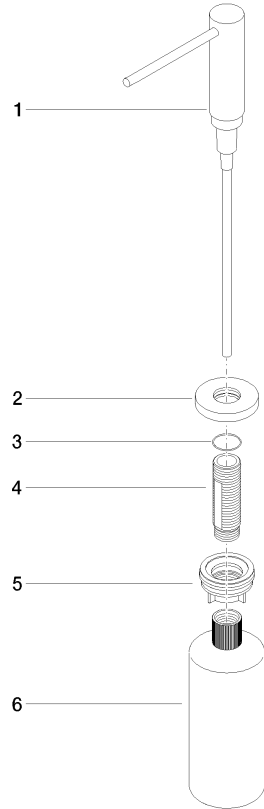

Dispenser with rosette - Brushed Champagne (22kt Gold)

ELIO

82 444 970

- 124mm projection
- 500 ml bottle
- can be filled from the top
- rotating pump head
- height 124 mm
- rosette Ø 55 mm
- hole diameter 25 mm

Fits ELIO, ENO, MEM, META SQUARE, SYNC, TARA and TARA ULTRA

Fits: ELIO, MEM, TARA, TARA ULTRA, META SQUARE

	Brushed Champagne (22kt Gold)	82 444 970-46
	Chrome	82 444 970-00
	Brushed Platinum	82 444 970-06
	Platinum	82 444 970-08
	Durabrand (23kt Gold)	82 444 970-09
	Dark Chrome	82 444 970-19
	Brushed Durabrand (23kt Gold)	82 444 970-28
	Matte Black	82 444 970-33
	Champagne (22kt Gold)	82 444 970-47
	Brushed Chrome	82 444 970-93
	Brushed Dark Platinum	82 444 970-99

82 444 970

mm [inches]

82 444 970

Parts for other finishes can be found here: [Chrome](#)

Spare parts list

No.	Item Number	Name	Quantity used	Delivery time
1	90 10 10 538 00-46	dispenser	1	30
2	90 27 97 506 00-46	rosette	1	30
3	09 14 10 151 90	seal	1	2
4	08 10 10 527 90	holder	1	2
5	05 23 10 001 00 90	fixing set	1	2
6	90 10 10 603 00 90	container	1	2