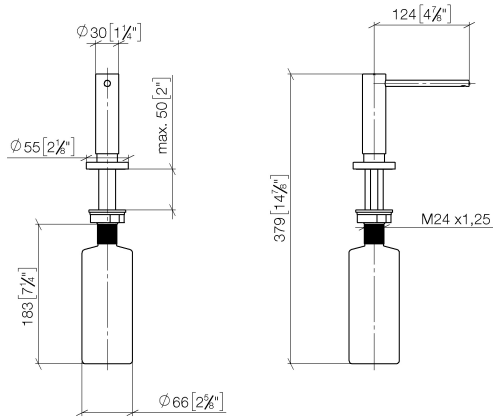

Dispenser with rosette - Brushed Dark Platinum

ELIO

82 444 970

- 124mm projection
- 500 ml bottle
- can be filled from the top
- rotating pump head
- height 124 mm
- rosette Ø 55 mm
- hole diameter 25 mm

Fits ELIO, ENO, MEM, META SQUARE, SYNC, TARA and TARA ULTRA

Fits: ELIO, MEM, TARA, TARA ULTRA, META SQUARE

	Brushed Dark Platinum	82 444 970-99
	Chrome	82 444 970-00
	Brushed Platinum	82 444 970-06
	Platinum	82 444 970-08
	Durabrand (23kt Gold)	82 444 970-09
	Dark Chrome	82 444 970-19
	Brushed Durabrand (23kt Gold)	82 444 970-28
	Matte Black	82 444 970-33
	Brushed Champagne (22kt Gold)	82 444 970-46
	Champagne (22kt Gold)	82 444 970-47
	Brushed Chrome	82 444 970-93

82 444 970

mm [inches]

82 444 970

Parts for other finishes can be found here: [Chrome](#)

Spare parts list

No.	Item Number	Name	Quantity used	Delivery time
1	90 10 10 538 00-99	dispenser	1	30
2	90 27 97 506 00-99	rosette	1	30
3	09 14 10 151 90	seal	1	2
4	08 10 10 527 90	holder	1	2
5	05 23 10 001 00 90	fixing set	1	2
6	90 10 10 603 00 90	container	1	2