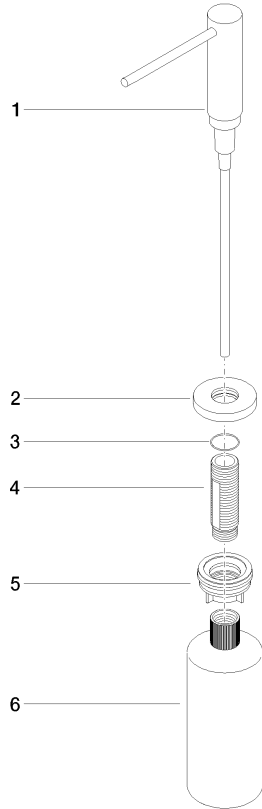

Dispenser with rosette - Brushed Dark Platinum

ELIO

82 444 970

- 124mm projection
- 500 ml bottle
- can be filled from the top
- rotating pump head
- height 124 mm
- rosette Ø 55 mm
- hole diameter 25 mm

Fits ELIO, ENO, MEM, META SQUARE, SYNC, TARA and TARA ULTRA

Fits: ELIO, MEM, TARA, TARA ULTRA, META SQUARE

	Brushed Dark Platinum	82 444 970-99
	Chrome	82 444 970-00
	Brushed Platinum	82 444 970-06
	Platinum	82 444 970-08
	Durabrand (23kt Gold)	82 444 970-09
	Dark Chrome	82 444 970-19
	Brushed Durabrand (23kt Gold)	82 444 970-28
	Matte Black	82 444 970-33
	Brushed Champagne (22kt Gold)	82 444 970-46
	Champagne (22kt Gold)	82 444 970-47
	Brushed Chrome	82 444 970-93

82 444 970

mm [inches]

82 444 970

Parts for other finishes can be found here: [Chrome](#)

Spare parts list

No.	Item Number	Name	Quantity used	Delivery time
1	90 10 10 538 00-99	dispenser	1	30
2	90 27 97 506 00-99	rosette	1	30
3	09 14 10 151 90	seal	1	2
4	08 10 10 527 90	holder	1	2
5	05 23 10 001 00 90	fixing set	1	2
6	90 10 10 603 00 90	container	1	2