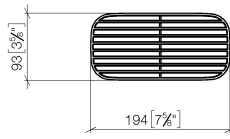

Grid element - Light Grey

82 481 970

- high-quality plastic grid elements
- plastic grid elements

NOTE: Grid elements must be ordered separately.

	Light Grey	82 481 970-52
	Matte Black	82 481 970-33
	Creamy White	82 481 970-51
	Taupe	82 481 970-53

Grid element - Light Grey

82 481 970

mm [inches]

Grid element - Light Grey

82 481 970