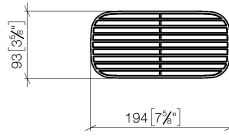

## Grid element - Taupe

---

82 481 970

- high-quality plastic grid elements
- plastic grid elements

NOTE: Grid elements must be ordered separately.

	Taupe	82 481 970-53
	Matte Black	82 481 970-33
	Creamy White	82 481 970-51
	Light Grey	82 481 970-52

## Grid element - Taupe

---

82 481 970

mm [inches]