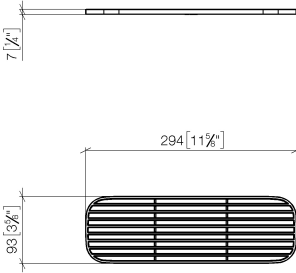

Grid element - Taupe

82 482 970

- high-quality plastic grid elements
- plastic grid elements

NOTE: Grid elements must be ordered separately.

	Taupe	82 482 970-53
	Matte Black	82 482 970-33
	Creamy White	82 482 970-51
	Light Grey	82 482 970-52

Grid element - Taupe

82 482 970

mm [inches]

Grid element - Taupe

82 482 970