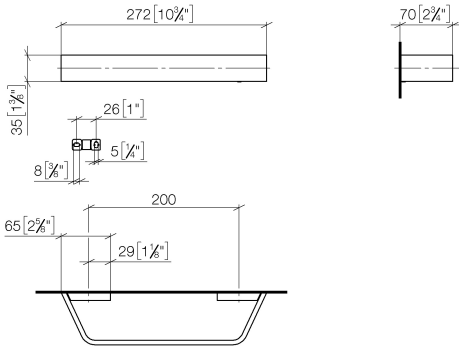

CL.1 Bath grip - Brushed Dark Platinum

CL.1

83 020 705

- gauge 200 mm
- width 273mm
- height 35 mm
- 70mm projection

| | | |
|--|-------------------------------|---------------|
|  | Brushed Dark Platinum | 83 020 705-99 |
|  | Chrome | 83 020 705-00 |
|  | Brushed Platinum | 83 020 705-06 |
|  | Dark Chrome | 83 020 705-19 |
|  | Brushed Champagne (22kt Gold) | 83 020 705-46 |
|  | Champagne (22kt Gold) | 83 020 705-47 |

83 020 705

mm [inches]

83 020 705

Product version from 3/9/2015

Parts for other finishes can be found here: [Chrome](#)

CL.1 Bath grip - Brushed Dark Platinum

CL.1

83 020 705

Spare parts list

Product version from 3/9/2015

| No. | Item Number | Name | Quantity used | Delivery time |
|-----|--------------------|------------|---------------|---------------|
| | 05 17 20 758 00 90 | fixing set | 12 | 2 |