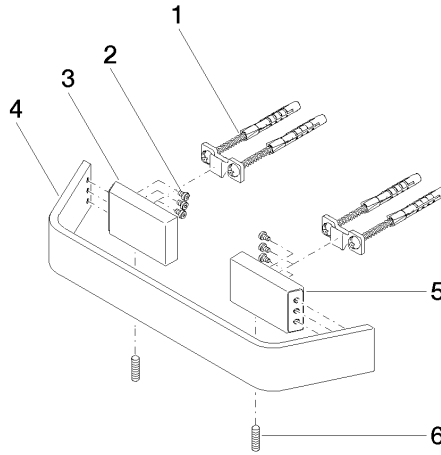

CL.1 Bath grip - Brushed Dark Platinum

CL.1

83 020 705

- gauge 200 mm
- width 273mm
- height 35 mm
- 70mm projection

| | | |
|--|-------------------------------|---------------|
|  | Brushed Dark Platinum | 83 020 705-99 |
|  | Chrome | 83 020 705-00 |
|  | Brushed Platinum | 83 020 705-06 |
|  | Dark Chrome | 83 020 705-19 |
|  | Brushed Champagne (22kt Gold) | 83 020 705-46 |
|  | Champagne (22kt Gold) | 83 020 705-47 |

83 020 705

mm [inches]

83 020 705

Product version from 3/9/2015

Parts for other finishes can be found here: [Chrome](#)

CL.1 Bath grip - Brushed Dark Platinum

CL.1

83 020 705

Spare parts list

Product version from 3/9/2015

| No. | Item Number | Name | Quantity used | Delivery time |
|-----|--------------------|------------|---------------|---------------|
| | 05 17 20 758 00 90 | fixing set | 12 | 2 |