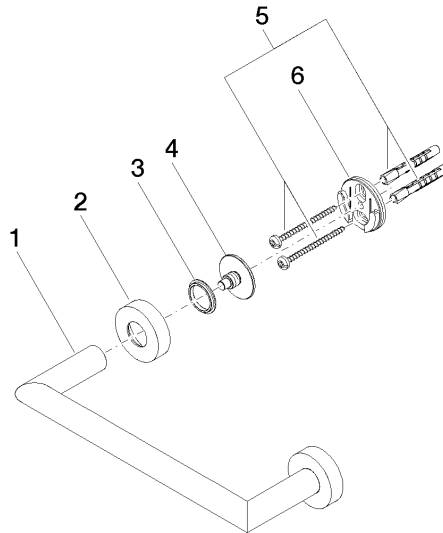

Bath grip - Dark Chrome

LISSÉ

83 020 979

- gauge 200 mm
- width 240mm
- height 40 mm
- rosette Ø 40 mm
- 75mm projection

Fits: LISSÉ, META

	Dark Chrome	83 020 979-19
	Chrome	83 020 979-00
	Brushed Platinum	83 020 979-06
	Light Gold	83 020 979-26
	Brushed Light Gold	83 020 979-27
	Matte Black	83 020 979-33
	Brushed Bronze	83 020 979-42
	Brushed Champagne (22kt Gold)	83 020 979-46
	Champagne (22kt Gold)	83 020 979-47
	Brushed Chrome	83 020 979-93
	Brushed Dark Platinum	83 020 979-99

83 020 979

mm [inches]

83 020 979

Parts for other
finishes can be found
here: [Chrome](#)

Bath grip - Dark Chrome

LISSE

83 020 979

Spare parts list