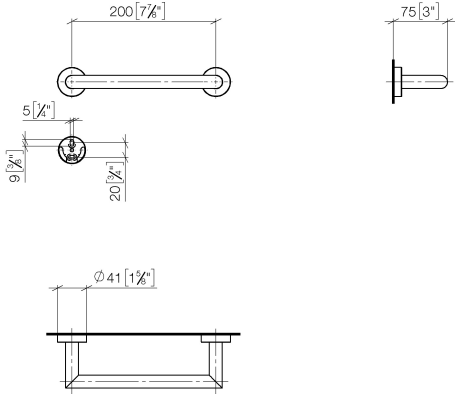

Bath grip - Dark Chrome

LISSÉ

83 020 979

- gauge 200 mm
- width 240mm
- height 40 mm
- rosette Ø 40 mm
- 75mm projection

Fits: LISSÉ, META

	Dark Chrome	83 020 979-19
	Chrome	83 020 979-00
	Brushed Platinum	83 020 979-06
	Light Gold	83 020 979-26
	Brushed Light Gold	83 020 979-27
	Matte Black	83 020 979-33
	Brushed Bronze	83 020 979-42
	Brushed Champagne (22kt Gold)	83 020 979-46
	Champagne (22kt Gold)	83 020 979-47
	Brushed Chrome	83 020 979-93
	Brushed Dark Platinum	83 020 979-99

83 020 979

mm [inches]

83 020 979

Parts for other
finishes can be found
here: [Chrome](#)

Bath grip - Dark Chrome

LISSE

83 020 979

Spare parts list