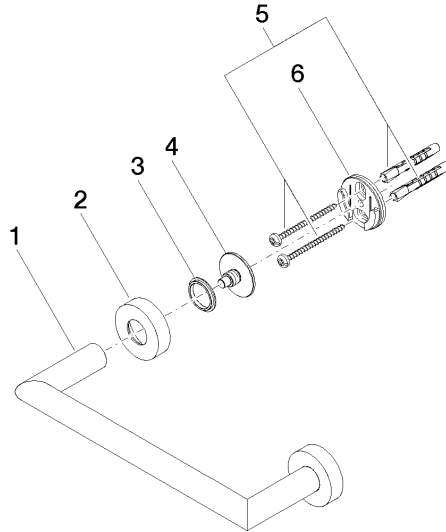

83 020 979

- gauge 200 mm
- width 240mm
- height 40 mm
- rosette Ø 40 mm
- 75mm projection

Fits: LISSÉ, META

	Matte Black	83 020 979-33
	Chrome	83 020 979-00
	Brushed Platinum	83 020 979-06
	Dark Chrome	83 020 979-19
	Light Gold	83 020 979-26
	Brushed Light Gold	83 020 979-27
	Brushed Bronze	83 020 979-42
	Brushed Champagne (22kt Gold)	83 020 979-46
	Champagne (22kt Gold)	83 020 979-47
	Brushed Chrome	83 020 979-93
	Brushed Dark Platinum	83 020 979-99

83 020 979

mm [inches]

83 020 979

Product version from 7/1/2023

Parts for other
finishes can be found
here: [Chrome](#)

Bath grip - Matte Black

LISSE

83 020 979

Spare parts list

Product version from 7/1/2023

No.	Item Number	Name	Quantity used	Delivery time
	05 28 22 545 00-33	holder	11	30