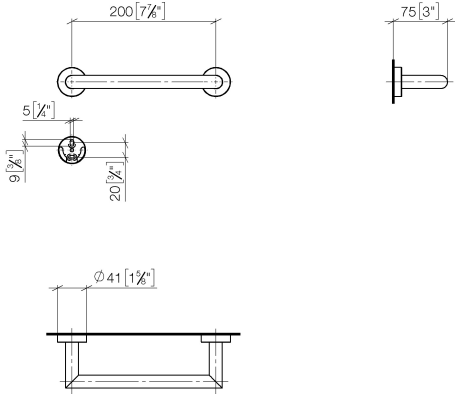

83 020 979

- gauge 200 mm
- width 240mm
- height 40 mm
- rosette Ø 40 mm
- 75mm projection

Fits: LISSÉ, META

	Matte Black	83 020 979-33
	Chrome	83 020 979-00
	Brushed Platinum	83 020 979-06
	Dark Chrome	83 020 979-19
	Light Gold	83 020 979-26
	Brushed Light Gold	83 020 979-27
	Brushed Bronze	83 020 979-42
	Brushed Champagne (22kt Gold)	83 020 979-46
	Champagne (22kt Gold)	83 020 979-47
	Brushed Chrome	83 020 979-93
	Brushed Dark Platinum	83 020 979-99

83 020 979

mm [inches]

83 020 979

Product version from 7/1/2023

Parts for other
finishes can be found
here: [Chrome](#)

Bath grip - Matte Black

LISSE

83 020 979

Spare parts list

Product version from 7/1/2023

No.	Item Number	Name	Quantity used	Delivery time
	05 28 22 545 00-33	holder	11	30