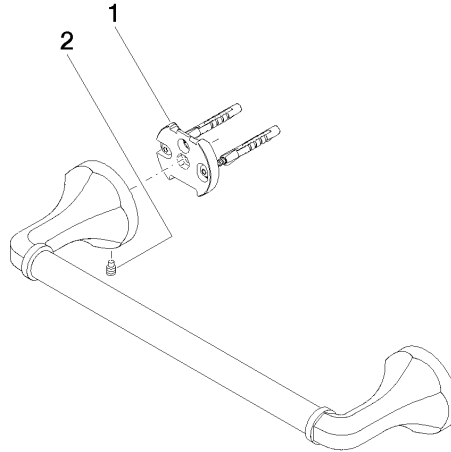

83 030 361

- gauge 300 mm
- width 360mm
- height 60 mm
- rosette Ø 60 mm
- 90mm projection

	Brushed Platinum	83 030 361-06
	Chrome	83 030 361-00
	Platinum	83 030 361-08
	Durabress (23kt Gold)	83 030 361-09
	Brushed Durabress (23kt Gold)	83 030 361-28
	Brushed Dark Platinum	83 030 361-99

Recommended miscellaneous

MADISON Mounting for towel bar/tumbler mounting on two sides - 12 358 970 90
 •for towel bar mounting plus towel bar mounting on back.

83 030 361

mm [inches]

83 030 361

Spare parts list

No.	Item Number	Name	Quantity used	Delivery time
1	05 17 97 507 00 90	fixing set	2	2
2	04 31 11 140 00 90	pin	2	2