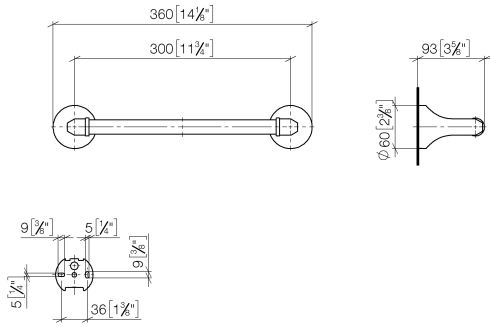

83 030 361

- gauge 300 mm
- width 360mm
- height 60 mm
- rosette Ø 60 mm
- 90mm projection

	Brushed Platinum	83 030 361-06
	Chrome	83 030 361-00
	Platinum	83 030 361-08
	Durabress (23kt Gold)	83 030 361-09
	Brushed Durabress (23kt Gold)	83 030 361-28
	Brushed Dark Platinum	83 030 361-99

Recommended miscellaneous

MADISON Mounting for towel bar/tumbler mounting on two sides - 12 358 970 90
 •for towel bar mounting plus towel bar mounting on back.

83 030 361

mm [inches]

83 030 361

Spare parts list

No.	Item Number	Name	Quantity used	Delivery time
1	05 17 97 507 00 90	fixing set	2	2
2	04 31 11 140 00 90	pin	2	2