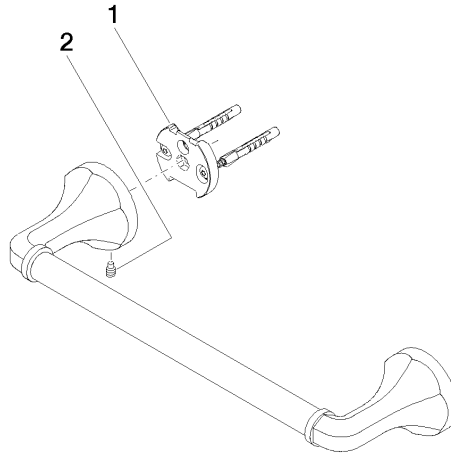

83 030 361

- gauge 300 mm
- width 360mm
- height 60 mm
- rosette Ø 60 mm
- 90mm projection

	Platinum	83 030 361-08
	Chrome	83 030 361-00
	Brushed Platinum	83 030 361-06
	Durabress (23kt Gold)	83 030 361-09
	Brushed Durabress (23kt Gold)	83 030 361-28
	Brushed Dark Platinum	83 030 361-99

Recommended miscellaneous

- MADISON Mounting for towel bar/tumbler mounting on two sides -** 12 358 970 90
- for towel bar mounting plus towel bar mounting on back.

83 030 361

mm [inches]

Product version from 7/3/2016

MADISON Bath grip - Platinum

MADISON

83 030 361

Spare parts list

Product version from 7/3/2016

No.	Item Number	Name	Quantity used	Delivery time
	05 17 97 507 00 90	fixing set	4	2