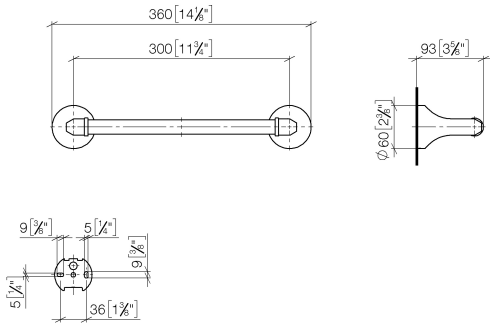

83 030 361

- gauge 300 mm
- width 360mm
- height 60 mm
- rosette Ø 60 mm
- 90mm projection

	Platinum	83 030 361-08
	Chrome	83 030 361-00
	Brushed Platinum	83 030 361-06
	Durabress (23kt Gold)	83 030 361-09
	Brushed Durabress (23kt Gold)	83 030 361-28
	Brushed Dark Platinum	83 030 361-99

Recommended miscellaneous

- MADISON Mounting for towel bar/tumbler mounting on two sides -** 12 358 970 90
- for towel bar mounting plus towel bar mounting on back.

83 030 361

mm [inches]

Product version from 7/3/2016

MADISON Bath grip - Platinum

MADISON

83 030 361

Spare parts list

Product version from 7/3/2016

No.	Item Number	Name	Quantity used	Delivery time
	05 17 97 507 00 90	fixing set	4	2